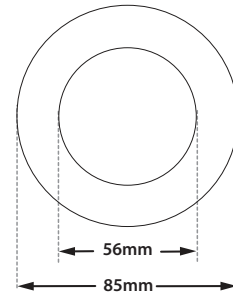

CRI > 90 | Luminaire Flux | High Lumen Performance

38532	6.0W	2700-3000-4000 KELVIN	370-425-445 LUMEN	III	A
38533	8.3W	2700-3000-4000 KELVIN	515-585-610 LUMEN	III	A
38534	10.0W	2700-3000-4000 KELVIN	620-710-740 LUMEN	III	A
38535	11.8W	2700-3000-4000 KELVIN	730-835-875 LUMEN	III	A

- Recessed led spotlight
- for indoors use | fixed
- from die cast aluminum
- with small aperture in black color
- or in other finishes upon request
- and light source positioned deep
- for darklight effect and reduce of glare
- with tempered glass transparent as standard
- with incorporated 1 cob led source
- adjusted on a high performance heatsink
- for best thermal management
- CRI>80+ | 3SDCM as standard
- or CRI>90+ | 3SDCM as standard
- upon request available with CRI>95+ or CRI97+
- upon request available with 2 SDCM
- in 2700-3000-4000 Kelvin
- upon request in 3500-5000-6500 Kelvin
- with high performance reflector or lens
- available with 15°-30°-45°-60° beam angle
- works with remote led driver
- on/off, dimmable phase cut/Dali/1-10Volt
- works with remote led driver on/off as standard
- available upon request dimmable phase cut/Dali/1-10volt