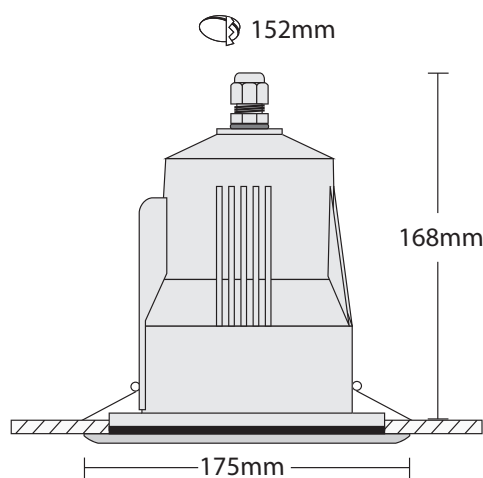

30593 15.5W | 220-240v | 2700-3000-4000 KELVIN | 1426-1472-1503 LUMEN

∅ 175mm

152mm

168mm

CE IP65

- Recessed waterproof led luminaire
- with IP65 protection
- for outdoors and indoors use
- body made from die cast aluminum
- polyester powder coated
- flange made from stainless steel (inox)
- fixed
- with incorporated 1 Cob led source
- adjusted on a high performance heatsink
- for best thermal management of led source
- with tempered glass transparent as standard
- or mat/opal glass upon request
- CRI>80 | 3 SDCM as standard
- upon request available with CRI>90
- upon request available with 2 SDCM
- in 2700-3000-4000 Kelvin
- upon request in 3500-5000-6500 Kelvin
- with high performance reflector
- available with 15°-25°-40°-60° beam angle
- works with remote led driver on/off as standard
- or upon request dimmable phase cut/Dali/1-10volt
- with IP68 cable gland
- with sealed gaskets and inox screws
- with male and female waterproof fis fast connection to led driver