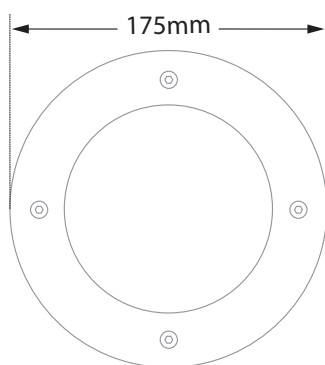

30593 15.5W | 220-240v | 2700-3000-4000 KELVIN | 1426-1472-1503 LUMEN

∅ 175mm

152mm

168mm

CE IP65

- Recessed waterproof led luminaire
- with IP65 protection
- for outdoors and indoors use
- body made from die cast aluminum
- polyester powder coated
- flange made from stainless steel (inox)
- fixed
- with incorporated 1 Cob led source
- adjusted on a high performance heatsink
- for best thermal management of led source
- with tempered glass transparent as standard
- or mat/opal glass upon request
- CRI>80 | 3 SDCM as standard
- upon request available with CRI>90
- upon request available with 2 SDCM
- in 2700-3000-4000 Kelvin
- upon request in 3500-5000-6500 Kelvin
- with high performance reflector
- available with 15°-25°-40°-60° beam angle
- works with remote led driver on/off as standard
- or upon request dimmable phase cut/Dali/1-10volt
- with IP68 cable gland
- with sealed gaskets and inox screws
- with male and female waterproof fis fast connection to led driver