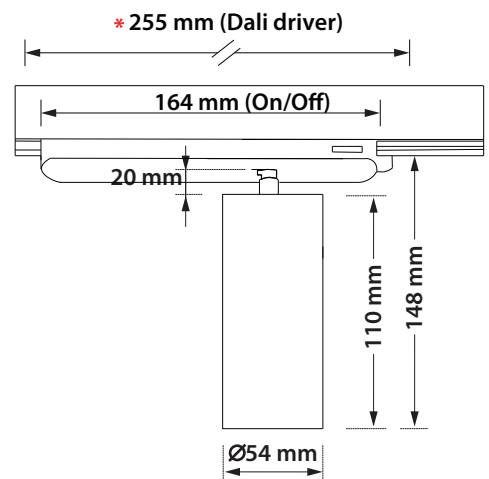

- Indoor track mounted led spotlight
- from die cast aluminum
- painted with electrostatic powder
- rotatable horizontally 355° and head tilttable 0-90°
- with incorporated 1 led source
- positioned deep inside the body
- for reduce of glare
- adjusted on a high performance heatsink
- for best thermal management of led source
- CRI>80 | upon request available with CRI>90
- in 2700-3000-4000 Kelvin
- upon request in 3500 Kelvin
- with high performance lens
- available with 24°-40° beam angle
- upon request available with 15° beam angle
- works with track led driver
- on/off or dimmable phase cut/Dali*

CRI>80 | Led source power and Luminous flux

29637 9.0W | 220-240v | 2700-3000-4000 KELVIN | 865-900-940 LUMEN

29638 12.5W | 220-240v | 2700-3000-4000 KELVIN | 1200-1250-1300 LUMEN

CRI>90 | Led source power and Luminous flux

29639 9.0W | 220-240v | 2700-3000-4000 KELVIN | 720-760-790 LUMEN

29640 12.5W | 220-240v | 2700-3000-4000 KELVIN | 1000-1050-1100 LUMEN

∅ 54mm

110mm

CE

01 02 18

Βαμμένα με Ηλεκτροστατική Βαφή
Painted with Electrostatic Powder