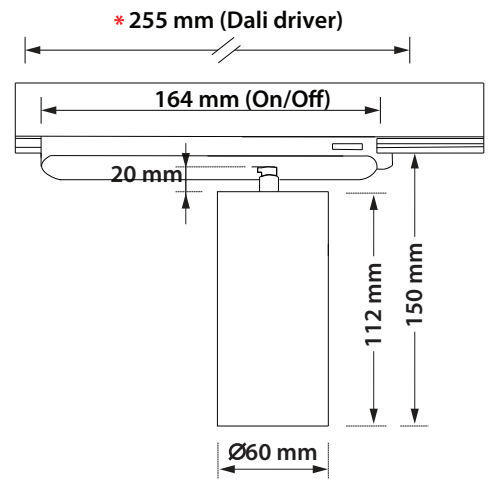

- Indoor track mounted led spotlight
- from die cast aluminum
- painted with electrostatic powder
- rotatable horizontally 355° and head tilttable 0-90°
- with incorporated 1 led source
- positioned deep inside the body
- for reduce of glare
- adjusted on a high performance heatsink
- for best thermal management of led source
- CRI>80 | upon request available with CRI>90
- in 2700-3000-4000 Kelvin
- upon request in 3500 Kelvin
- with high performance lens
- available with 24°-40° beam angle
- upon request available with 15° beam angle
- works with track led driver
- on/off or dimmable phase cut/Dali*

CRI>80 | Led source power and Luminous flux

29641 9.0W | 220-240v | 2700-3000-4000 KELVIN | 865-900-940 LUMEN

29642 12.5W | 220-240v | 2700-3000-4000 KELVIN | 1200-1250-1300 LUMEN

CRI>90 | Led source power and Luminous flux

29643 9.0W | 220-240v | 2700-3000-4000 KELVIN | 720-760-790 LUMEN

29644 12.5W | 220-240v | 2700-3000-4000 KELVIN | 1000-1050-1100 LUMEN

∅ 60mm

↕ 112mm

CE

01 02 18

Βαμμένα με Ηλεκτροστατική Βαφή
Painted with Electrostatic Powder