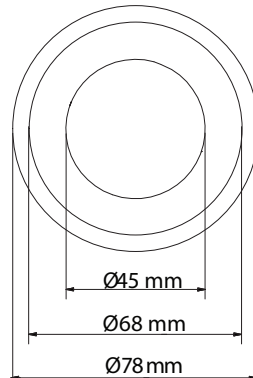

40344

MR16 DICHOIC 230 - 240V | 50W GU10
MR16 LED LAMP GU10 | 230-240V 12W MAX

40345

MR16 DICHOIC 12V | 50W GU5.3
MR16 LED LAMP 12V | 12W MAX GU5.3

78 mm

70 mm

90 mm

Fixed