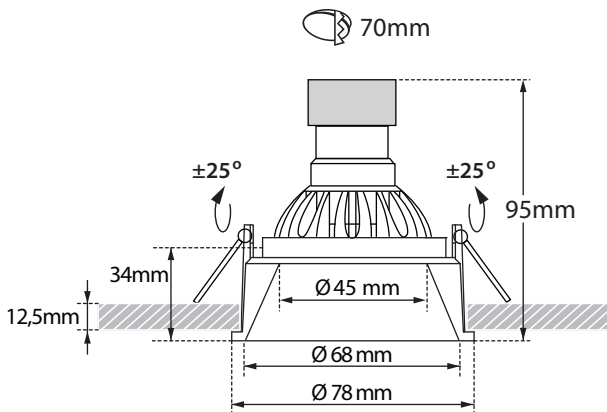

40346

MR16 DICHOIC 230 - 240V | 50W GU10
MR16 LED LAMP GU10 | 230-240V 12W MAX

40347

MR16 DICHOIC 12V | 50W GU5.3
MR16 LED LAMP 12V | 12W MAX GU5.3

78 mm

70 mm

95 mm

Movable