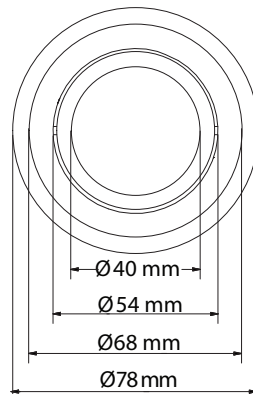

40346

MR16 DICHOIC 230 - 240V | 50W GU10
MR16 LED LAMP GU10 | 230-240V 12W MAX

40347

MR16 DICHOIC 12V | 50W GU5.3
MR16 LED LAMP 12V | 12W MAX GU5.3

78 mm

70 mm

95 mm

Movable