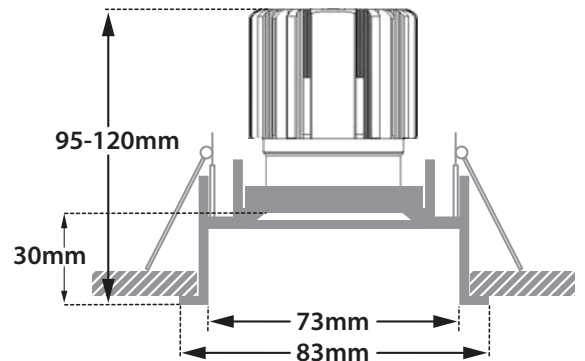

CRI>80 | Power and Luminous flux

Final lumen output depends on the selection of the angle beam

40338	5.0W	2700-3000-4000 KELVIN	440-460-480 LUMEN	HEIGHT=95mm	⚡ ⚡
40339	6.7W	2700-3000-4000 KELVIN	585-615-640 LUMEN	HEIGHT=95mm	⚡ ⚡
40340	7.5W	2700-3000-4000 KELVIN	645-675-705 LUMEN	HEIGHT=95mm	⚡ ⚡
40341	9.0W	2700-3000-4000 KELVIN	780-820-860 LUMEN	HEIGHT=120mm	⚡ ⚡
40342	11.0W	2700-3000-4000 KELVIN	925-965-1000 LUMEN	HEIGHT=120mm	⚡ ⚡
40343	12.75W	2700-3000-4000 KELVIN	1050-1100-1150 LUMEN	HEIGHT=120mm	⚡ ⚡

∅ 83mm 76mm 95-120mm CE IP65

- Recessed led spotlight
- for outdoors and indoors use
- from die cast aluminum
- with small external trim
- polyester powder coated
- fixed
- with incorporated 1 Cob led source
- adjusted on a high performance heatsink
- for best thermal management of led source
- positioned deep inside the luminaire
- for reduce of glare
- suitable for darklight (anti-dazzle) effect
- with IP65 protection
- with tempered glass transparent as standard or mat/opal glass upon request
- CRI>80 | 3 SDCM as standard
- upon request available with CRI>90 & CRI 95+
- upon request available with 2 SDCM
- in 2700-3000-4000 Kelvin
- upon request in 3500-5000-65000 Kelvin
- with high performance reflector
- available with 17°-24°-36°-60° beam angle
- works with remote led driver on/off as standard
- or upon request dimmable phase cut/Dali/1-10volt

IP65

Fixed

UGR
<19

Accessories upon request

Smooth light filter 1

Smooth light filter 2

Honey comb louvre

01 02 18 Βαμμένα με Ηλεκτροστατική Βαφή
Painted with Electrostatic Powder