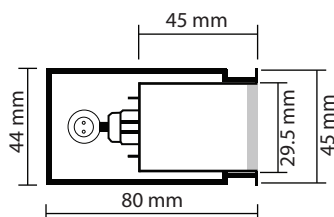

ΔΙΑΣΤΑΣΕΙΣ ΒΑΣΗΣ ΤΟΙΧΟΥ | ΔΙΑΣΤΑΣΕΙΣ ΚΟΠΗΣ WALL BASE DIMENSIONS | CUTTING HOLE DIMENSIONS

WALL

01 02 18

Βαμμένα με Ηλεκτροστατική Βαφή
Painted with Electrostatic Powder

*Η τεχνολογία των LED είναι σε διαρκή εξέλιξη οπότε πριν παραγγείλετε, παρακαλούμε επιβεβαιώστε ποιο LED είναι διαθέσιμο LED technology changes constantly forward, so before selecting / ordering the most suitable product for you, ask for a confirmation that this is the most updated product to our list.

warm 2700 Kelvin warm white 3000 Kelvin neutral white 4000 Kelvin