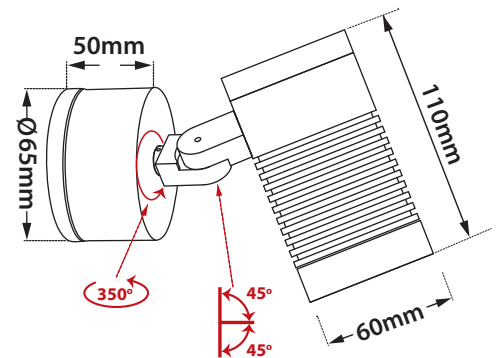

- waterproof projector
- suitable for exteriors use
- suitable for placement onto the wall
- with IP65 protection
- body and flange made from solid passivated aluminum CNC machined
- anodized for high anticorrosion resistance
- with protective tempered glass 6mm thick
- with incorporated cob led source
- CRI>80 | 3 SDCM
- upon request available with CRI>90
- standard available in 2700-3000-4000 kelvin
- upon request available in 5000-6500 kelvin
- with reflector or lens
- with 15°-24°-36°-60°
- works with built in on/off led driver
- input voltage 220-240v
- with waterproof silicon cable entry IP67
- with silicon seal gaskets and inox screws

CRI>80 | Led source power & Luminaire Flux

Final lumen output depends on the selection of the angle beam

36678	3.0W	220-240v	2700-3000-4000 KELVIN	245-260-275 LUMEN	⚡ ⚡ ⚡
36679	5.0W	220-240v	2700-3000-4000 KELVIN	400-425-450 LUMEN	⚡ ⚡ ⚡
36680	7.5W	220-240v	2700-3000-4000 KELVIN	600-635-670 LUMEN	⚡ ⚡ ⚡

∅ 60mm

110mm

GLASS (6mm)

CE IP65

Κατόπιν παραγγελίας διατίθεται με αντιθαμβωτικό σκιάδιο
Upon request available with anti-glare shield

Accessories upon request