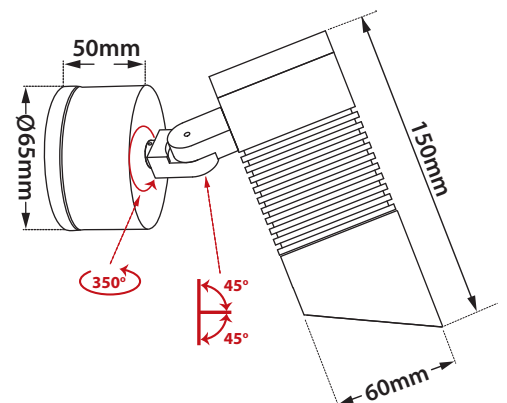

01 02 05 18 30

Βαμμένα με Πολυεστερική Ηλεκτροστατική Βαφή
Painted with Polyester Electrostatic Powder

*Η τεχνολογία των LED είναι σε διαρκή εξέλιξη οπότε πριν παραγγείλετε, παρακαλούμε επιβεβαιώστε ποιο LED είναι διαθέσιμο
LED technology changes constantly forward, so before selecting / ordering the most suitable product for you,
ask for a confirmation that this is the most updated product to our list.

— warm 2700 Kelvin — warm white 3000 Kelvin — neutral white 4000 Kelvin