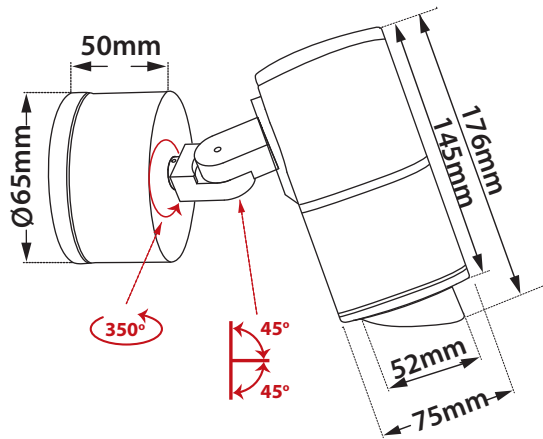

- Waterproof led projector
- for outdoors use
- suitable for placement onto the wall
- from heavy duty die cast aluminum
- polyester powder coated
- for resistance under harsh environmental conditions
- suitable for external use
- with tempered glass transparent as standard
- or with mat/opal glass upon request
- with incorporated 1 COB LED
- adjusted on a high performance heatsink
- for best thermal management of the led source
- CRI>80 | 3 SDCM
- upon request available with CRI>90
- in 2700-3000-4000 Kelvin
- upon request in 3500-5000-6500 Kelvin
- with high performance reflector or lens
- available with 15°-18°-29°-45° beam
- with built in led driver on/off as standard
- upon request available dimmable phase cut/Dali/1-10volt
- with silicon gaskets and inox screws
- with waterproof silicon cable entry IP67

### CRI>80 | Power & Luminous Flux

Final lumen output depends on the selection of the angle beam

36695	6.0W	220-240v	2700-3000-4000 KELVIN	455-485-515 LUMEN	⏚ ⏚ ⏚
36696	6.8W	220-240v	2700-3000-4000 KELVIN	510-550-585 LUMEN	⏚ ⏚ ⏚
36697	8.0W	220-240v	2700-3000-4000 KELVIN	615-655-695 LUMEN	⏚ ⏚ ⏚
36698	10.0W	220-240v	2700-3000-4000 KELVIN	775-825-880 LUMEN	⏚ ⏚ ⏚
36699	8.7W	220-240v	2700-3000-4000 KELVIN	675-720-755 LUMEN	⏚ ⏚ ⏚
36700	10.5W	220-240v	2700-3000-4000 KELVIN	820-875-915 LUMEN	⏚ ⏚ ⏚

∅ 75mm

176mm

GLASS (5mm)

CE IP65