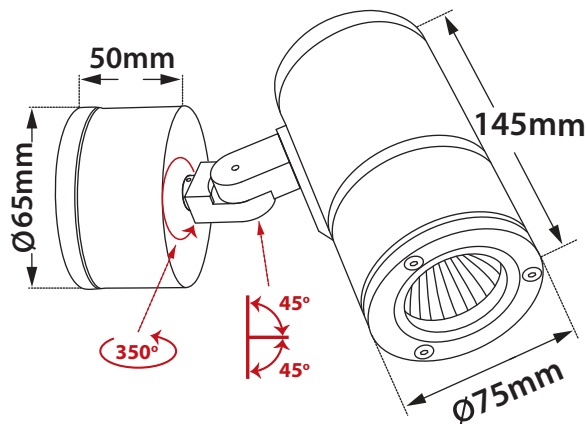

- Waterproof led projector
- for outdoors use
- suitable for placement onto the wall
- from heavy duty die cast aluminum
- polyester powder coated
- for resistance under harsh environmental conditions
- suitable for external use
- with tempered glass transparent as standard
- or with mat/opal glass upon request
- with incorporated 1 COB LED
- adjusted on a high performance heatsink
- for best thermal management of the led source
- CRI>80 | 3 SDCM
- upon request available with CRI>90
- in 2700-3000-4000 Kelvin
- upon request in 3500-5000-6500 Kelvin
- with high performance reflector or lens
- available with 15°-18°-22°-35°-50°-57° beam
- upon request available with 10° beam
- with built in led driver on/off as standard
- upon request available dimmable phase cut/Dali/1-10volt
- with silicon gaskets and inox screws
- with waterproof silicon cable entry IP67

CRI>80 | Power & Luminous Flux

Final lumen output depends on the selection of the angle beam

36689	6.0W	220-240v	2700-3000-4000 KELVIN	455-485-515 LUMEN	⏴ ⏵ ⏶ ⏷
36690	6.8W	220-240v	2700-3000-4000 KELVIN	510-550-585 LUMEN	⏴ ⏵ ⏶ ⏷
36691	8.0W	220-240v	2700-3000-4000 KELVIN	615-655-695 LUMEN	⏴ ⏵ ⏶ ⏷
36692	10.0W	220-240v	2700-3000-4000 KELVIN	775-825-880 LUMEN	⏴ ⏵ ⏶ ⏷
36693	8.7W	220-240v	2700-3000-4000 KELVIN	675-720-755 LUMEN	⏴ ⏵ ⏶ ⏷
36694	10.5W	220-240v	2700-3000-4000 KELVIN	820-875-915 LUMEN	⏴ ⏵ ⏶ ⏷

∅ 75mm

145mm

GLASS (5mm)

CE IP65

Accessories upon request