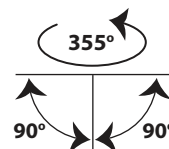

- Indoor track mounted led spotlight
- from die cast aluminum
- painted with electrostatic powder
- rotatable horizontally 355° and head tiltable ±90°
- with incorporated 1 COB LED
- adjusted on a high performance heatsink
- for best thermal management of led source
- CRI>80 | 3SDCM as standard
- upon request available with CRI>90 & CRI 95+
- upon request available with 2 SDCM
- in 3000-4000 Kelvin
- upon request in 2700-3500-5000-6500 Kelvin
- with high performance reflector
- available with 13°-20°-38°-45° beam angle
- with build in on/off led driver as standard

### CRI>80 | Power and Luminous flux

Final lumen output depends on the selection of the angle beam

29669	12.5W	220-240v	3000-4000 KELVIN	1350-1451 LUMEN	⬇️⬆️⬆️⬆️
29670	14.0W	220-240v	3000-4000 KELVIN	1550-1650 LUMEN	⬇️⬆️⬆️⬆️
29671	15.5W	220-240v	3000-4000 KELVIN	1687-1787 LUMEN	⬇️⬆️⬆️⬆️
29672	17.5W	220-240v	3000-4000 KELVIN	1855-1955 LUMEN	⬇️⬆️⬆️⬆️
29673	21.0W	220-240v	3000-4000 KELVIN	2186-2286 LUMEN	⬇️⬆️⬆️⬆️

∅ 135mm

140mm

CE IP20

**Κινητό οριζοντίως ±355°  
και καθέτως ±90°**  
**Movable horizontally ±355°  
and vertically ±90°**