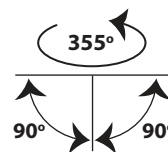

- Indoor track mounted led spotlight
- from die cast aluminum
- painted with electrostatic powder
- rotatable horizontally 355° and head tilttable ± 90°
- with incorporated 1 COB LED
- adjusted on a high performance heatsink
- for best thermal management of led source
- CRI>80 | 3SDCM as standard
- upon request available with CRI>90 & CRI 95+
- upon request available with 2 SDCM
- in 3000-4000 Kelvin
- upon request in 2700-3500-5000-6500 Kelvin
- with high performance reflector
- available with 13°-20°-38°-45° beam angle
- with build in on/off led driver as standard

CRI>80 | Power and Luminous flux

Final lumen output depends on the selection of the angle beam

29651	12.5W	220-240v	3000-4000 KELVIN	1350-1451 LUMEN	⏏ ⏏ ⏏
29652	14.0W	220-240v	3000-4000 KELVIN	1550-1650 LUMEN	⏏ ⏏ ⏏
29653	15.5W	220-240v	3000-4000 KELVIN	1687-1787 LUMEN	⏏ ⏏ ⏏
29654	17.5W	220-240v	3000-4000 KELVIN	1855-1955 LUMEN	⏏ ⏏ ⏏
29655	21.0W	220-240v	3000-4000 KELVIN	2186-2286 LUMEN	⏏ ⏏ ⏏

∅ 120mm

180mm

CE IP20

**Κινητό οριζοντίως ±355°
και καθέτως ±90°**
**Movable horizontally ±355°
and vertically ±90°**

Accessories upon request

Smooth light filter 1

Smooth light filter 2

Honey comb louvre