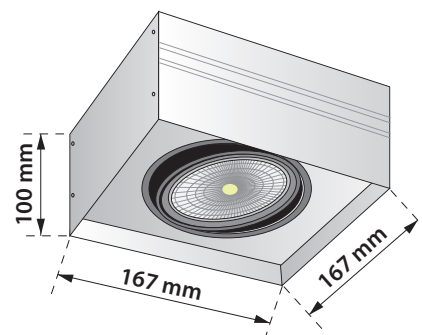

- Ceiling mounted single led luminaire
- for indoors use
- movable horizontally  $\pm 30^\circ$  and vertically  $\pm 30^\circ$
- from die cast aluminum
- with incorporated 1 cob led source
- adjusted on a high performance heatsink
- for best thermal management of led source
- CRI>80 | 3 SDCM as standard
- upon request available with CRI>90 & CRI 95+
- in 3000-4000 Kelvin
- upon request in 2700-3500-5000-6500 Kelvin
- with high performance reflector
- available with  $13^\circ$ - $20^\circ$ - $38^\circ$ - $45^\circ$  beam angle
- with built in led driver on/off as standard
- upon request dimmable phase cut/1-10v/Dali

## CRI&gt;80 | Power and Luminous flux

Final lumen output depends on the selection of the angle beam

25867		12.5W	220-240v	3000-4000 KELVIN	1350-1451 LUMEN			
25868		14.0W	220-240v	3000-4000 KELVIN	1550-1650 LUMEN			
25869		15.5W	220-240v	3000-4000 KELVIN	1687-1787 LUMEN			
25870		17.5W	220-240v	3000-4000 KELVIN	1855-1955 LUMEN			
25871		21.0W	220-240v	3000-4000 KELVIN	2186-2286 LUMEN			

167X167mm

100mm

Κινητό οριζοντίως  $\pm 30^\circ$   
και καθέτως  $\pm 30^\circ$   
Movable horizontally  $\pm 30^\circ$   
and vertically  $\pm 30^\circ$