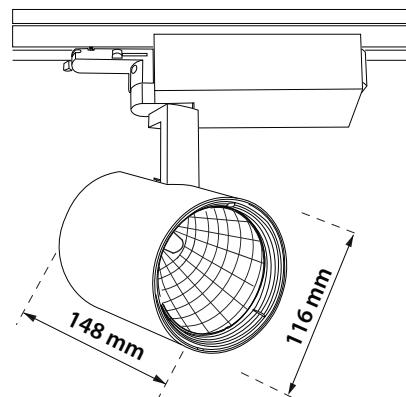

- Indoor track mounted led spotlight
- from die cast aluminum
- painted with electrostatic powder
- rotatable horizontally 355° and head tilttable ±90°
- with incorporated 1 COB LED
- adjusted on a high performance heatsink
- for best thermal management of led source
- CRI>80 | 3SDCM as standard
- upon request available with CRI>90 & CRI 95+
- upon request available with 2 SDCM
- in 3000-4000 Kelvin
- upon request in 2700-3500-5000-6500 Kelvin
- with high performance reflector
- available with 13°-20°-38°-45° beam angle
- with build in on/off led driver as standard

∅ 116mm

148mm

Accessories upon request

**Κινητό οριζοντίως ±355°
και καθέτως ±90°
Movable horizontally ±355°
and vertically ±90°**

01 02 18

Βαμμένα με Ηλεκτροστατική Βαφή
Painted with Electrostatic Powder

*Η τεχνολογία των LED είναι σε διαρκή εξέλιξη οπότε πριν παραγγείλετε, παρακαλούμε επιβεβαιώστε ποιο LED είναι διαθέσιμο LED technology changes constantly forward, so before selecting / ordering the most suitable product for you, ask for a confirmation that this is the most updated product to our list.