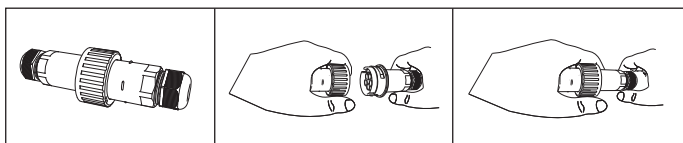

- > Linear ceiling recessed waterproof led luminaire
- > with frame
- > suitable for outdoors use
- > body made from extruded aluminum polyester powder coated
- > with die cast aluminum end caps polyester powder coated
- > with tempered opal/mat glass
- > with rubber gaskets and stainless-steel screws
- > with one or two cable glands IP68
- > with pre-connected male and female IP68 fis fast connection
- > with incorporated high-power led smd
- > adjusted on a high performance linear heatsink
- > for best thermal management of led source
- > CRI>80 | 3 SDCM as standard
- > upon request available with CRI>90
- > in 3000-4000 KELVIN
- > also available upon request in 2700-3500-5000-6500 Kelvin
- > with symmetric lenses 10°-15°-25°-35°-45°-60°*
- > or elliptical beam lenses 15°x35°, 20x40°*
- > or wall washing lenses
- > input forward current 350mA
- > works with external/remote constant current led driver
- > accommodated with springs for plaster installation

CRI>80 | Led source power & Average Luminaire Flux

Indicative Flux list | Final lumen output depends from the selection of the angle beam

23836		7.0W	7x1.0W	350mA	3000-4000 KELVIN	560-595 LUMEN	DIM (1)		
23837		14.0W	14x1.0W	350mA	3000-4000 KELVIN	1120-1190 LUMEN	DIM (2)		
23838		21.0W	21x1.0W	350mA	3000-4000 KELVIN	1680-1785 LUMEN	DIM (3)		
23839		28.0W	28x1.0W	350mA	3000-4000 KELVIN	2240-2380 LUMEN	DIM (4)		

ΔΙΑΣΤΑΣΕΙΣ DIMENSIONS		ΔΙΑΣΤΑΣΕΙΣ ΟΠΗΣ OPENING DIMENSIONS	
DIM (1)	327mmx45mm		312mmx36x65mm
DIM (2)	607mmx45mm		592mmx36x65mm
DIM (3)	887mmx45mm		872mmx36x65mm
DIM (4)	1167mmx45mm		1152mmx36x65mm

Upon request luminaire is available with pre-connected IP68 male and female fis for fast connection