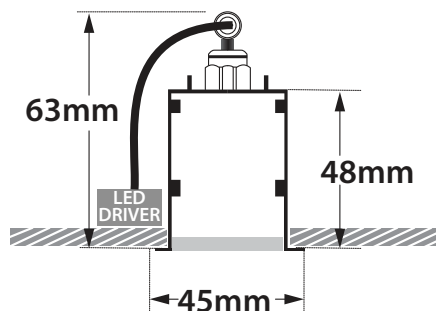

- > Linear ceiling recessed waterproof led luminaire
- > with frame
- > suitable for outdoors use
- > body made from extruded aluminum polyester powder coated
- > with die cast aluminum end caps polyester powder coated
- > with tempered opal/mat glass
- > with rubber gaskets and stainless-steel screws
- > with one or two cable glands IP68
- > with pre-connected male and female IP68 fis fast connection
- > with incorporated high-power led smd
- > adjusted on a high performance linear heatsink
- > for best thermal management of led source
- > CRI>80 | 3 SDCM as standard
- > upon request available with CRI>90
- > in 3000-4000 KELVIN
- > also available upon request in 2700-3500-5000-6500 Kelvin
- > with symmetric lenses 10°-15°-25°-35°-45°-60°*
- > or elliptical beam lenses 15°x35°, 20x40°*
- > or wall washing lenses
- > input forward current 350mA
- > works with external/remote constant current led driver
- > accommodated with springs for plaster installation

CRI>80 | Led source power & Average Luminaire Flux

Indicative Flux list | Final lumen output depends from the selection of the angle beam

23836		7.0W	7x1.0W	350mA	3000-4000 KELVIN	560-595 LUMEN	DIM (1)		
23837		14.0W	14x1.0W	350mA	3000-4000 KELVIN	1120-1190 LUMEN	DIM (2)		
23838		21.0W	21x1.0W	350mA	3000-4000 KELVIN	1680-1785 LUMEN	DIM (3)		
23839		28.0W	28x1.0W	350mA	3000-4000 KELVIN	2240-2380 LUMEN	DIM (4)		

ΔΙΑΣΤΑΣΕΙΣ DIMENSIONS		ΔΙΑΣΤΑΣΕΙΣ ΟΠΗΣ OPENING DIMENSIONS	
DIM (1)	327mmx45mm		312mmx36x65mm
DIM (2)	607mmx45mm		592mmx36x65mm
DIM (3)	887mmx45mm		872mmx36x65mm
DIM (4)	1167mmx45mm		1152mmx36x65mm

Upon request luminaire is available with pre-connected IP68 male and female fis for fast connection