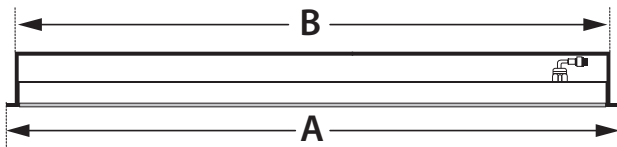

Frame Ceiling Led 2 CV

plaster version

- Linear ceiling recessed waterproof led luminaire
- with frame
- suitable for outdoors use
- body made from extruded aluminum polyester powder coated
- with die cast aluminum end caps polyester powder coated
- with tempered opal/mat glass
- with rubber gaskets and stainless-steel screws
- with one or two cable glands IP68
- with pre-connected male and female IP68 fis fast connection
- with incorporated high-power led smd
- adjusted on a high performance linear heatsink
- for best thermal management of led source
- CRI>80 | 3 SDCM as standard
- upon request available with CRI>90
- in 3000-4000 KELVIN
- also available upon request in 2700-3500-5000-6500 Kelvin
- with symmetric lenses 10°-15°-25°-35°-45°-60°*
- or elliptical beam lenses 15°x35°, 20x40°*
- or wall washing lenses
- input forward voltage 24v DC
- works with external/remote constant voltage led driver
- accommodated with springs for plaster installation

CRI>80 | Led source power & Average Luminaire Flux

Indicative Flux list | Final lumen output depends from the selection of the angle beam

23840		7.0W 7x1.0W 24v DC 3000-4000 KELVIN 560-595 LUMEN DIM (1)		
23841		14.0W 14x1.0W 24v DC 3000-4000 KELVIN 1120-1190 LUMEN DIM (2)		
23842		21.0W 21x1.0W 24v DC 3000-4000 KELVIN 1680-1785 LUMEN DIM (3)		
23843		28.0W 28x1.0W 24v DC 3000-4000 KELVIN 2240-2380 LUMEN DIM (4)		

ΔΙΑΣΤΑΣΕΙΣ DIMENSIONS			ΔΙΑΣΤΑΣΕΙΣ ΟΠΗΣ OPENING DIMENSIONS		
DIM	A	B	LENGTH	WIDTH	DEPTH
1	327	309	312	36	65
2	607	589	592	36	65
3	887	869	872	36	65
4	1167	1149	1152	36	65

Upon request luminaire is available with pre-connected IP68 male and female fis for fast connection