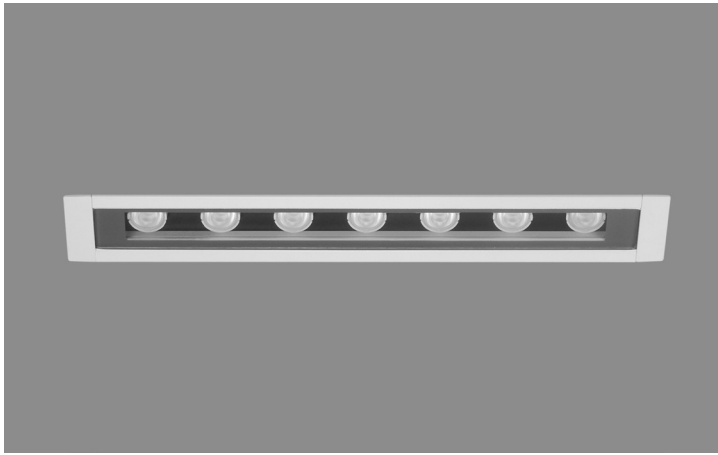

Frame Ceiling Led 2 CV

plaster version

- Linear ceiling recessed waterproof led luminaire
- with frame
- suitable for outdoors use
- body made from extruded aluminum polyester powder coated
- with die cast aluminum end caps polyester powder coated
- with tempered opal/mat glass
- with rubber gaskets and stainless-steel screws
- with one or two cable glands IP68
- with pre-connected male and female IP68 fis fast connection
- with incorporated high-power led smd
- adjusted on a high performance linear heatsink
- for best thermal management of led source
- CRI>80 | 3 SDCM as standard
- upon request available with CRI>90
- in 3000-4000 KELVIN
- also available upon request in 2700-3500-5000-6500 Kelvin
- with symmetric lenses 10°-15°-25°-35°-45°-60°*
- or elliptical beam lenses 15°x35°, 20x40°*
- or wall washing lenses
- input forward voltage 24v DC
- works with external/remote constant voltage led driver
- accommodated with springs for plaster installation

CRI>80 | Led source power & Average Luminaire Flux

Indicative Flux list | Final lumen output depends from the selection of the angle beam

23840		7.0W 7x1.0W 24v DC 3000-4000 KELVIN 560-595 LUMEN DIM (1)		
23841		14.0W 14x1.0W 24v DC 3000-4000 KELVIN 1120-1190 LUMEN DIM (2)		
23842		21.0W 21x1.0W 24v DC 3000-4000 KELVIN 1680-1785 LUMEN DIM (3)		
23843		28.0W 28x1.0W 24v DC 3000-4000 KELVIN 2240-2380 LUMEN DIM (4)		

ΔΙΑΣΤΑΣΕΙΣ DIMENSIONS			ΔΙΑΣΤΑΣΕΙΣ ΟΠΗΣ OPENING DIMENSIONS		
DIM	A	B	LENGTH	WIDTH	DEPTH
1	327	309	312	36	65
2	607	589	592	36	65
3	887	869	872	36	65
4	1167	1149	1152	36	65

Upon request luminaire is available with pre-connected IP68 male and female fis for fast connection