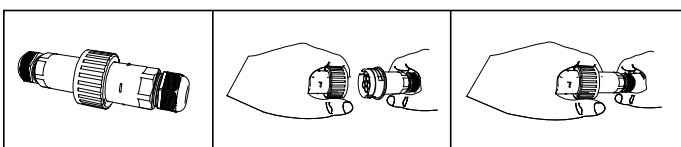

Frame Ceiling Led 2 CV

plaster version

- Linear ceiling recessed waterproof led luminaire
- with frame
- suitable for outdoors use
- body made from extruded aluminum polyester powder coated
- with die cast aluminum end caps polyester powder coated
- with tempered opal/mat glass
- with rubber gaskets and stainless-steel screws
- with one or two cable glands IP68
- with pre-connected male and female IP68 fis fast connection
- with incorporated high-power led smd
- adjusted on a high performance linear heatsink
- for best thermal management of led source
- CRI>80 | 3 SDCM as standard
- upon request available with CRI>90
- in 3000-4000 KELVIN
- also available upon request in 2700-3500-5000-6500 Kelvin
- with symmetric lenses 10°-15°-25°-35°-45°-60°*
- or elliptical beam lenses 15°x35°, 20x40°*
- or wall washing lenses
- input forward voltage 24v DC
- works with external/remote constant voltage led driver
- accommodated with springs for plaster installation

CRI>80 | Led source power & Average Luminaire Flux

Indicative Flux list | Final lumen output depends from the selection of the angle beam

23840		7.0W 7x1.0W 24v DC 3000-4000 KELVIN 560-595 LUMEN DIM (1)		
23841		14.0W 14x1.0W 24v DC 3000-4000 KELVIN 1120-1190 LUMEN DIM (2)		
23842		21.0W 21x1.0W 24v DC 3000-4000 KELVIN 1680-1785 LUMEN DIM (3)		
23843		28.0W 28x1.0W 24v DC 3000-4000 KELVIN 2240-2380 LUMEN DIM (4)		

ΔΙΑΣΤΑΣΕΙΣ DIMENSIONS			ΔΙΑΣΤΑΣΕΙΣ ΟΠΗΣ OPENING DIMENSIONS		
DIM	A	B	LENGTH	WIDTH	DEPTH
1	327	309	312	36	65
2	607	589	592	36	65
3	887	869	872	36	65
4	1167	1149	1152	36	65

Upon request luminaire is available with pre-connected IP68 male and female fis for fast connection