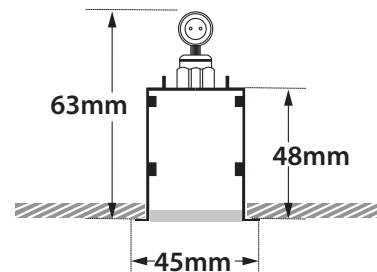

Frame Ceiling Led 2 CV

plaster version

- Linear ceiling recessed waterproof led luminaire
- with frame
- suitable for outdoors use
- body made from extruded aluminum polyester powder coated
- with die cast aluminum end caps polyester powder coated
- with tempered opal/mat glass
- with rubber gaskets and stainless-steel screws
- with one or two cable glands IP68
- with pre-connected male and female IP68 fis fast connection
- with incorporated high-power led smd
- adjusted on a high performance linear heatsink
- for best thermal management of led source
- CRI>80 | 3 SDCM as standard
- upon request available with CRI>90
- in 3000-4000 KELVIN
- also available upon request in 2700-3500-5000-6500 Kelvin
- with symmetric lenses 10°-15°-25°-35°-45°-60°*
- or elliptical beam lenses 15°x35°, 20x40°*
- or wall washing lenses
- input forward voltage 24v DC
- works with external/remote constant voltage led driver
- accommodated with springs for plaster installation

CRI>80 | Led source power & Average Luminaire Flux

Indicative Flux list | Final lumen output depends from the selection of the angle beam

23840		7.0W 7x1.0W 24v DC 3000-4000 KELVIN 560-595 LUMEN DIM (1)		
23841		14.0W 14x1.0W 24v DC 3000-4000 KELVIN 1120-1190 LUMEN DIM (2)		
23842		21.0W 21x1.0W 24v DC 3000-4000 KELVIN 1680-1785 LUMEN DIM (3)		
23843		28.0W 28x1.0W 24v DC 3000-4000 KELVIN 2240-2380 LUMEN DIM (4)		

ΔΙΑΣΤΑΣΕΙΣ DIMENSIONS			ΔΙΑΣΤΑΣΕΙΣ ΟΠΗΣ OPENING DIMENSIONS		
DIM	A	B	LENGTH	WIDTH	DEPTH
1	327	309	312	36	65
2	607	589	592	36	65
3	887	869	872	36	65
4	1167	1149	1152	36	65

Upon request luminaire is available with pre-connected IP68 male and female fis for fast connection