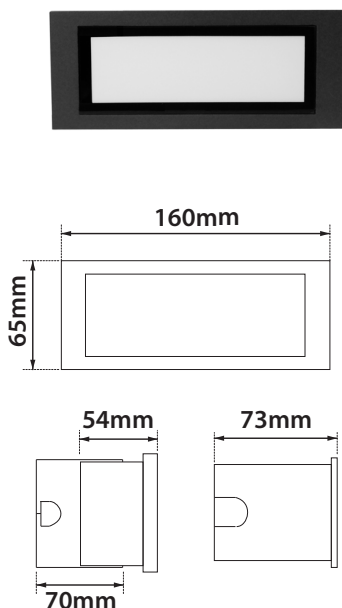

- Wall recessed led luminaire
- waterproof, suitable for exteriors use
- body and flange made from die cast aluminum
- for resistance under harsh environmental conditions
- polyester powder coated
- with protective tempered glass
- with incorporated power led smd
- CRI>80
- in 3000 Kelvin
- upon request in 2700-4000 Kelvin
- with built in led driver on/off standard
- with silicone gaskets and inox screws
- with wall base for wall installation
- suitable for lighting of gardens, walkways, corridors and stairs

### CRI>80 | Power & Luminous Flux

**37281** 3.7W | 220-240v | 3000 KELVIN | 110 LUMEN

65x160mm

58x153mm

CE IP65

05 Standard

01 02 18 30 Κατόπιν Παραγγελίας Upon Request

Βαμμένα με Πολυεστερική Ηλεκτροστατική Βαφή Painted with Polyester Electrostatic Powder