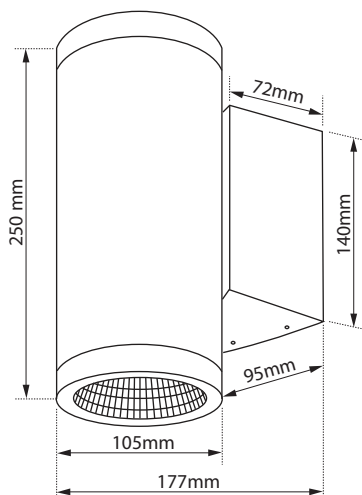

- Waterproof wall fixed luminaire
- from heavy die-cast aluminum
- polyester powder coated
- suitable for resistance under harsh
- environmental conditions
- with 2 lighting exits
- suitable for up and down lighting
- with 2 tempered glasses transparent 10mm thick
- upon request available with mat/opal glasses
- with incorporated 2 cob led sources
- adjusted on a high performance heatsinks
- for best thermal management of led sources
- CRI>80 | 3 SDCM | as standard
- upon request available with CRI>90
- in 2700-3000-4000 Kelvin
- upon request in 3500-5000-6000 Kelvin
- with high performance reflectors
- available with 15°-25°-40°-60° beam angle
- with built in led driver
- on/off as standard
- upon request available dimmable
- phase cut/Dali/1-10volt
- with silicon gaskets and inox screws
- suitable for lighting building and shop facades

CRI>80 | Power and Luminous flux

Final lumen output depends on the selection of the angle beam

36718	15.2W 2x7.6W 220-240v 2700-3000-4000 KELVIN 2x(725-770-820) LUMEN	⚡ ⚡ ⚡
36719	16.6W 2x8.3W 220-240v 2700-3000-4000 KELVIN 2x(780-830-880) LUMEN	⚡ ⚡ ⚡
36720	18.0W 2x9.0W 220-240v 2700-3000-4000 KELVIN 2x(840-890-940) LUMEN	⚡ ⚡ ⚡

∅ 105mm

250mm

GLASS (10mm)

CE IP65

Accessories upon request

Smooth light filter 1

Smooth light filter 2

Honey comb louvre