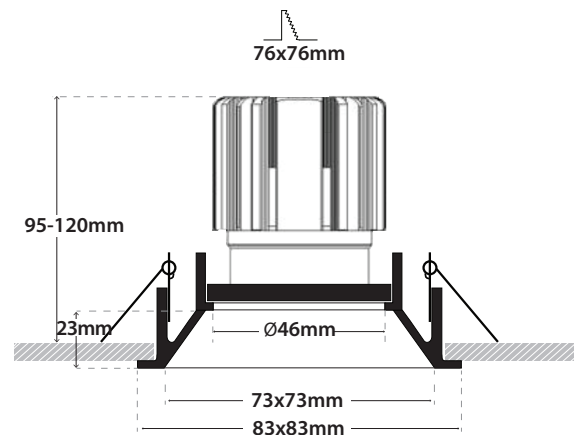

Accessories upon request

01 02 18 Βαμμένα με Ηλεκτροστατική Βαφή
Painted with Electrostatic Powder

Διαθέσιμο και σε άλλα χρώματα κατόπιν παραγγελίας
Upon request available in different color finishes

*Η τεχνολογία των LED είναι σε διαρκή εξέλιξη οπότε πριν παραγγείλετε, παρακαλούμε επιβεβαιώστε ποιο LED είναι διαθέσιμο
LED technology changes constantly forward, so before selecting / ordering the most suitable product for you,
ask for a confirmation that this is the most updated product to our list.

warm 2700 Kelvin warm white 3000 Kelvin neutral white 4000 Kelvin