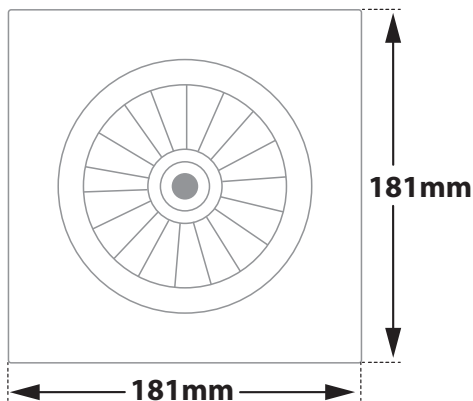

- Recessed spotlight
- for indoors use
- with aluminum frame
- and 1 die cast aluminum spotlight
- movable horizontally $\pm 35^\circ$ and vertically $\pm 35^\circ$
- with incorporated 1 COB Led
- with high performance heatsink
- for best thermal management
- CRI>80 | 3 SDCM | as standard
- upon request, available with CRI>90 & CRI 95+
- in 3000-4000 Kelvin
- upon request in 2700-3500-5000-6500 Kelvin
- with high performance reflector
- available with $13^\circ-20^\circ-38^\circ-45^\circ$ beam angle
- works with remote led driver
- on/off as standard
- upon request dimmable phase cut/Dali/1-10volt

CRI>80 | Power and Luminous flux

Final lumen output depends on the selection of the angle beam

40398	12.5W	220-240v	3000-4000 KELVIN	1350-1451 LUMEN	⚡ ⚠
40399	14.0W	220-240v	3000-4000 KELVIN	1550-1650 LUMEN	⚡ ⚠
40400	15.5W	220-240v	3000-4000 KELVIN	1687-1787 LUMEN	⚡ ⚠
40401	17.5W	220-240v	3000-4000 KELVIN	1855-1955 LUMEN	⚡ ⚠
40402	21.0W	220-240v	3000-4000 KELVIN	2186-2286 LUMEN	⚡ ⚠

181x181mm  158x165mm  60mm  

Movable

Κινητό οριζοντίως $\pm 35^\circ$
και καθέτως $\pm 35^\circ$ Movable horizontally $\pm 35^\circ$
and vertically $\pm 35^\circ$

Accessories upon request

Smooth
light filter 1Smooth
light filter 2Honey comb
louvre