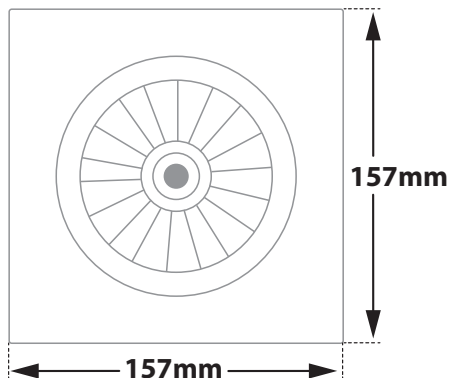

- Recessed spotlight
- for indoors use
- with aluminum frame
- and 1 die cast aluminum spotlight
- movable horizontally  $\pm 35^\circ$  or vertically  $\pm 35^\circ$
- with incorporated 1 COB Led
- with high performance heatsink
- for best thermal management
- CRI>80 | 3 SDCM | as standard
- upon request, available with CRI>90 & CRI 95+
- in 3000-4000 Kelvin
- upon request in 2700-3500-5000-6500 Kelvin
- with high performance reflector
- available with  $13^\circ-20^\circ-38^\circ-45^\circ$  beam angle
- works with remote led driver
- on/off as standard
- upon request dimmable phase cut/Dali/1-10volt

## CRI&gt;80 | Power and Luminous flux

Final lumen output depends on the selection of the angle beam

40383	12.5W	220-240v	3000-4000 KELVIN	1350-1451 LUMEN	ⓘ ⚠
40384	14.0W	220-240v	3000-4000 KELVIN	1550-1650 LUMEN	ⓘ ⚠
40385	15.5W	220-240v	3000-4000 KELVIN	1687-1787 LUMEN	ⓘ ⚠
40386	17.5W	220-240v	3000-4000 KELVIN	1855-1955 LUMEN	ⓘ ⚠
40387	21.0W	220-240v	3000-4000 KELVIN	2186-2286 LUMEN	ⓘ ⚠

157x157mm  140x140mm  60mm  

Movable

Κινητό οριζοντίως  $\pm 35^\circ$   
ή καθέτως  $\pm 35^\circ$   
Movable horizontally  $\pm 35^\circ$   
or vertically  $\pm 35^\circ$