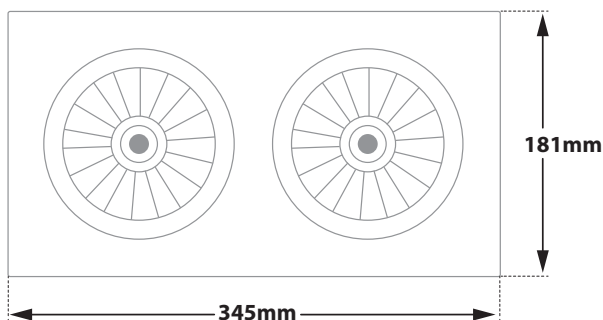

- Recessed spotlight
- for indoors use
- with aluminum frame
- and 2 die cast aluminum spotlights
- movable horizontally $\pm 35^\circ$ and vertically $\pm 35^\circ$
- with incorporated 2 COB Led
- with high performance heatsink
- for best thermal management
- CRI>80 | 3 SDCM | as standard
- upon request, available with CRI>90 & CRI 95+
- in 3000-4000 Kelvin
- upon request in 2700-3500-5000-6500 Kelvin
- with high performance reflector
- available with 13° - 20° - 38° - 45° beam angle
- works with remote led driver
- on/off as standard
- upon request dimmable phase cut/Dali/1-10volt

CRI>80 | Power and Luminous flux

Final lumen output depends on the selection of the angle beam

40403	2x12.5W	220-240v	3000-4000 KELVIN	2x(1350-1451) LUMEN	⚡ ⚡
40404	2x14.0W	220-240v	3000-4000 KELVIN	2x(1550-1650) LUMEN	⚡ ⚡
40405	2x15.5W	220-240v	3000-4000 KELVIN	2x(1687-1787) LUMEN	⚡ ⚡
40406	2x17.5W	220-240v	3000-4000 KELVIN	2x(1855-1955) LUMEN	⚡ ⚡
40407	2x21.0W	220-240v	3000-4000 KELVIN	2x(2186-2286) LUMEN	⚡ ⚡

345x181mm 323x165mm 60mm

Movable

Κινητό οριζοντίως $\pm 35^\circ$
και καθέτως $\pm 35^\circ$ Movable horizontally $\pm 35^\circ$
and vertically $\pm 35^\circ$

Accessories upon request

Smooth light filter 1