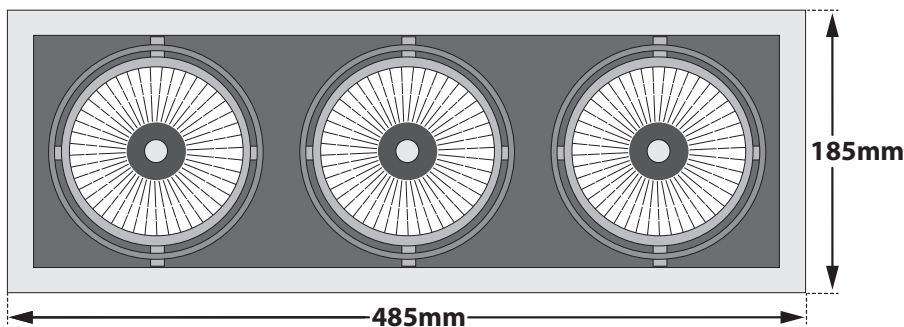

- Recessed spotlight
- for indoors use
- with aluminum frame
- and 3 die cast aluminum spotlights
- movable horizontally $\pm 35^\circ$ and vertically $\pm 35^\circ$
- with incorporated 3 COB Leds
- with high performance heatsink
- for best thermal management
- CRI>80 | 3 SDCM | as standard
- upon request, available with CRI>90 & CRI 95+
- in 3000-4000 Kelvin
- upon request in 2700-3500-5000-6500 Kelvin
- with high performance reflector
- available with 13° - 20° - 38° - 45° beam angle
- works with remote led driver on/off
- upon request dimmable phase cut/Dali/1-10volt

CRI>80 | Power and Luminous flux

Final lumen output depends on the selection of the angle beam

40423	3x12.5W	220-240v	3000-4000 KELVIN	3x(1350-1451) LUMEN	⚡ ⚠
40424	3x14.0W	220-240v	3000-4000 KELVIN	3x(1550-1650) LUMEN	⚡ ⚠
40425	3x15.5W	220-240v	3000-4000 KELVIN	3x(1687-1787) LUMEN	⚡ ⚠
40426	3x17.5W	220-240v	3000-4000 KELVIN	3x(1855-1955) LUMEN	⚡ ⚠
40427	3x21.0W	220-240v	3000-4000 KELVIN	3x(2186-2286) LUMEN	⚡ ⚠

485x185mm 460x166mm 60mm

Movable

Κινητό οριζοντίως $\pm 35^\circ$
και καθέτως $\pm 35^\circ$

Movable horizontally $\pm 35^\circ$
and vertically $\pm 35^\circ$

Accessories upon request

Smooth light filter 1