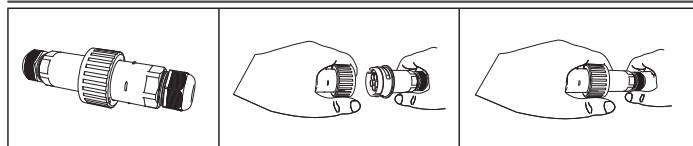

With pre-connected IP68 male and female fis for fast connection

Standard color 18

Available colors upon request 01 02

Βαμμένα με Πολυεστερική Ηλεκτροστατική Βαφή
Painted with Polyester Electrostatic Powder

*Η τεχνολογία των LED είναι σε διαρκή εξέλιξη οπότε πριν παραγγείλετε, παρακαλούμε επιβεβαιώστε ποιο LED είναι διαθέσιμο LED technology changes constantly forward, so before selecting / ordering the most suitable product for you, ask for a confirmation that this is the most updated product to our list.

warm 2700 Kelvin warm white 3000 Kelvin neutral white 4000 Kelvin