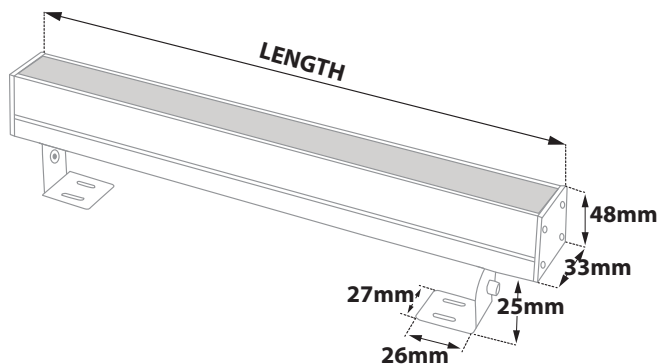

With pre-connected IP68 male and female fis for fast connection

Standard color 18

Available colors upon request 01 02

Βαμμένα με Πολυεστερική Ηλεκτροστατική Βαφή
Painted with Polyester Electrostatic Powder

*Η τεχνολογία των LED είναι σε διαρκή εξέλιξη οπότε πριν παραγγείλετε, παρακαλούμε επιβεβαιώστε ποιο LED είναι διαθέσιμο LED technology changes constantly forward, so before selecting / ordering the most suitable product for you, ask for a confirmation that this is the most updated product to our list.

warm 2700 Kelvin warm white 3000 Kelvin neutral white 4000 Kelvin