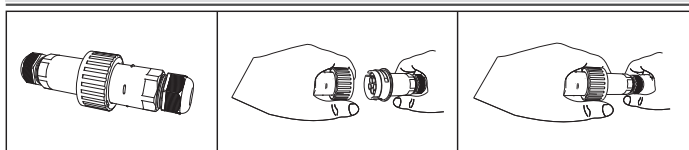

- Linear waterproof led luminaire
- suitable for outdoors use
- with brackets at the two sides for capability of movement
- body made from extruded aluminum polyester powder coated
- with die cast aluminum end caps polyester powder coated
- heavy duty front frosted/opal polycarbonate diffuser/cover 6mm thick
- with gaskets and stainless-steel screws
- with one or two cable glands IP68
- with incorporated mid power led smd
- adjusted on a high performance linear heatsink
- for best thermal management of led source
- CRI>80
- available in 2700-3000-4000 Kelvin
- upon request available in 6500 Kelvin
- input voltage 24volt DC as standard
- works with external/remote constant voltage led driver
- with pre-fitted neoprene cable in neoprene
- with male and female fis fast connection with IP68 protection

Polycarbonate (6mm)

With pre-connected IP68 male and female fis for fast connection

Standard color 18

Available colors upon request 01 02

Βαμμένα με Πολυεστερική Ηλεκτροστατική Βαφή
Painted with Polyester Electrostatic Powder