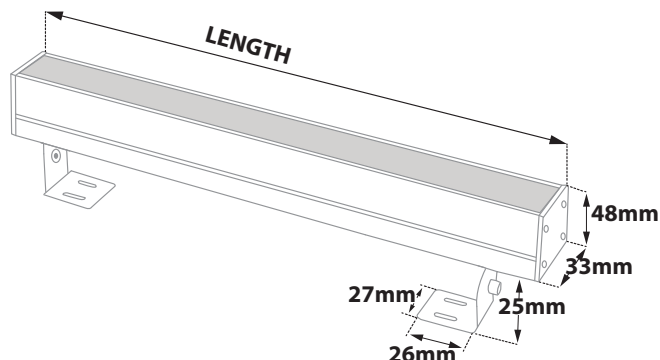

- Linear waterproof led luminaire
- suitable for outdoors use
- with brackets at the two sides for capability of movement
- body made from extruded aluminum polyester powder coated
- with die cast aluminum end caps polyester powder coated
- heavy duty front frosted/opal polycarbonate diffuser/cover 6mm thick
- with gaskets and stainless-steel screws
- with one or two cable glands IP68
- with incorporated mid power led smd
- adjusted on a high performance linear heatsink
- for best thermal management of led source
- CRI>80
- available in 2700-3000-4000 Kelvin
- upon request available in 6500 Kelvin
- input voltage 24volt DC as standard
- works with external/remote constant voltage led driver
- with pre-fitted neoprene cable in neoprene
- with male and female fis fast connection with IP68 protection

Polycarbonate (6mm)

With pre-connected IP68 male and female fis for fast connection

Standard color 18

Available colors upon request 01 02

Βαμμένα με Πολυεστερική Ηλεκτροστατική Βαφή
Painted with Polyester Electrostatic Powder