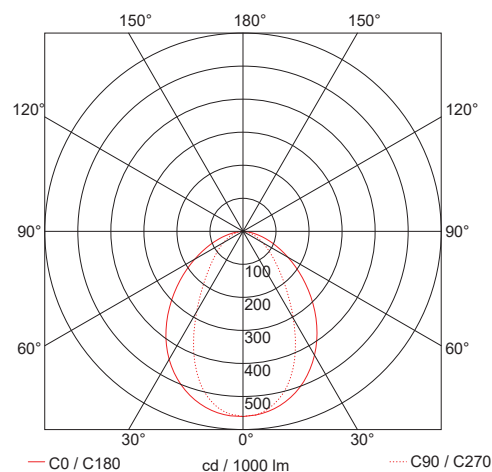

With pre-connected IP68 male and female fis for fast connection

Standard color 18

Available colors upon request 01 02

Βαμμένα με Πολυεστερική Ηλεκτροστατική Βαφή
Painted with Polyester Electrostatic Powder

*Η τεχνολογία των LED είναι σε διαρκή εξέλιξη οπότε πριν παραγγείλετε, παρακαλούμε επιβεβαιώστε ποιο LED είναι διαθέσιμο
LED technology changes constantly forward, so before selecting / ordering the most suitable product for you,
ask for a confirmation that this is the most updated product to our list.

— warm 2700 Kelvin — warm white 3000 Kelvin — neutral white 4000 Kelvin