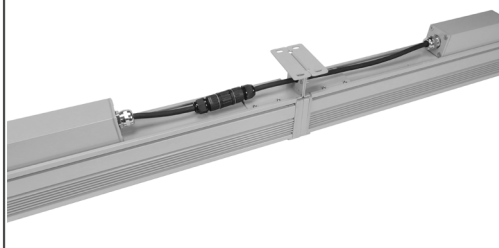

Standard color 18

Available colors upon request 01 02

LED technology changes constantly forward, so before selecting / ordering the most suitable product for you, ask for a confirmation that this is the most updated product to our list.

— warm 2700 Kelvin — warm white 3000 Kelvin — neutral white 4000 Kelvin