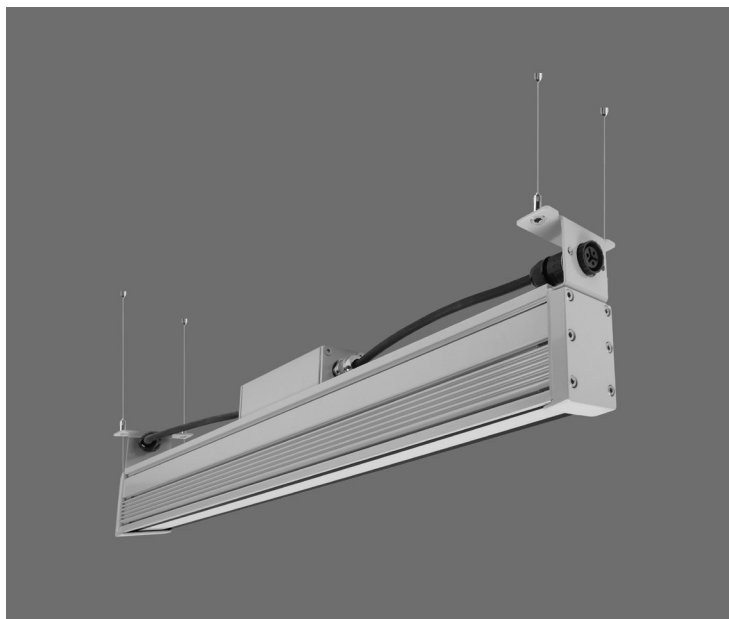

Technoline 12 SUSP

- Linear suspended led luminaire
- waterproof, suitable for exteriors use
- suitable for diffuse lighting effect
- from extruded aluminum
- polyester powder coated
- suitable for resistance under harsh environment conditions
- with protective tempered glass 5 thick
- 110° beam angle with mat/opal glass
- with silicon gaskets and inox screws
- with incorporated linear led modules
- adjusted on a high performance linear heatsink
- for best thermal management of led sources
- CRI>80| 3 SDCM as standard
- Upon request available with CRI>90
- 3000-400 Kelvin, as standard
- upon request available in 2700-3500-5000-6500 Kelvin
- works with built in led driver, on/off as standard
- upon request dimmable Phase cut/1-10v/Dali
- with 1 or 2 cable glands IP68
- for input and output of power supply cables
- upon request offered with pre-fitted neoprene cable
- with male and female fis fast connection with IP68 protection

CRI>80 | Led source power & Luminous Flux

Version 1

23866	16.0W	220-240v	3000-4000 KELVIN	1440-1520 LUMEN	LENGTH=585mm	⬇️⬆️⬆️
23867	24.0W	220-240v	3000-4000 KELVIN	2160-2280 LUMEN	LENGTH=885mm	⬇️⬆️⬆️
23868	32.0W	220-240v	3000-4000 KELVIN	2880-3040 LUMEN	LENGTH=1185mm	⬇️⬆️⬆️
23869	40.0W	220-240v	3000-4000 KELVIN	3600-3800 LUMEN	LENGTH=1485mm	⬇️⬆️⬆️

Linear Led Engine/Module

GLASS (5mm)

SUSPENSION KIT

Αποτελούμενο από 2 συρματόσκοινα μήκους 1,20μ συνδεδεμένα στο φωτιστικό, με τα εξαρτήματά τους για στήριξη στην οροφή, με έτοιμο συνδεδεμένο καλώδιο κατάλληλο για χρήση σε εξωτερικούς χώρους 3x0.75mm² ή 5x0.75 mm², με βάση στεγανή χυτή αλουμινίου στρογγυλή, εξωτερικής διαμέτρου Φ115mm και ύψους 35mm

Composed by 2 pcs of steel wire with length 1.20m assembled to fitting, with 1.50m long power supply cable suitable for external use, 3x0.75mm² or 5x0.75mm² pre-fitted to luminaire and one round die cast aluminum ceiling waterproof base with external diameter d=115mm and height=35mm