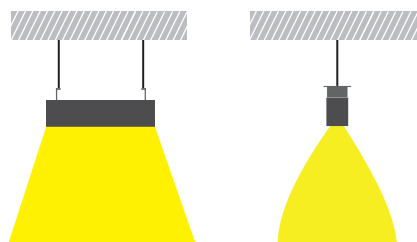

Standard color 18

Available colors upon request 01 02

LED technology changes constantly forward, so before selecting / ordering the most suitable product for you, ask for a confirmation that this is the most updated product to our list.

— warm 2700 Kelvin — warm white 3000 Kelvin — neutral white 4000 Kelvin