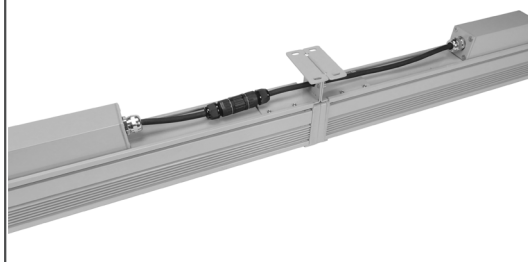

Technoline 12

- Linear ceiling surface led luminaire
- waterproof, suitable for exteriors use
- suitable for diffuse lighting effect
- from extruded aluminum
- polyester powder coated
- suitable for resistance under harsh environment conditions
- with protective tempered glass 5 thick
- 110° beam angle with mat/opal glass
- with silicon gaskets and inox screws
- with incorporated linear led modules
- adjusted on a high performance linear heatsink
- for best thermal management of led sources
- CRI>80| 3 SDCM as standard
- upon request available with CRI>90
- 3000-400 Kelvin, as standard
- upon request available in 2700-3500-5000-6500 Kelvin
- works with built in led driver, on/off as standard
- upon request dimmable Phase cut/1-10v/Dali
- with 1 or 2 cable glands IP68
- for input and output of power supply cables
- upon request offered with pre-fitted neoprene cable
- with male and female fis fast connection with IP68 protection

Version 2

23862	18.0W	220-240v	3000-4000 KELVIN	1620-1710 LUMEN	LENGTH=585mm	⬇ ⬆ ⬇
23863	27.0W	220-240v	3000-4000 KELVIN	2430-2565 LUMEN	LENGTH=885mm	⬇ ⬆ ⬇
23864	36.0W	220-240v	3000-4000 KELVIN	3240-3420 LUMEN	LENGTH=1185mm	⬇ ⬆ ⬇
23865	45.0W	220-240v	3000-4000 KELVIN	4050-4275 LUMEN	LENGTH=1485mm	⬇ ⬆ ⬇

Linear Led Engine/Module

GLASS (5mm)

With pre-connected IP68 male and female fis for fast connection

Κατάλληλο για συνεχή φωτισμό
Suitable for continuous lighting

Standard color 18

Available colors upon request 01 02