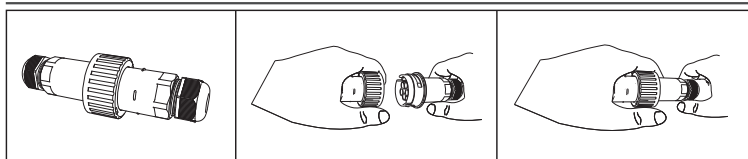

Technoline 12

- Linear ceiling surface led luminaire
- waterproof, suitable for exteriors use
- suitable for diffuse lighting effect
- from extruded aluminum
- polyester powder coated
- suitable for resistance under harsh environment conditions
- with protective tempered glass 5 thick
- 110° beam angle with mat/opal glass
- with silicon gaskets and inox screws
- with incorporated linear led modules
- adjusted on a high performance linear heatsink
- for best thermal management of led sources
- CRI>80| 3 SDCM as standard
- upon request available with CRI>90
- 3000-400 Kelvin, as standard
- upon request available in 2700-3500-5000-6500 Kelvin
- works with built in led driver, on/off as standard
- upon request dimmable Phase cut/1-10v/Dali
- with 1 or 2 cable glands IP68
- for input and output of power supply cables
- upon request offered with pre-fitted neoprene cable
- with male and female fis fast connection with IP68 protection

Version 2

23862	18.0W	220-240v	3000-4000 KELVIN	1620-1710 LUMEN	LENGTH=585mm	⬇ ⬆ ⬇
23863	27.0W	220-240v	3000-4000 KELVIN	2430-2565 LUMEN	LENGTH=885mm	⬇ ⬆ ⬇
23864	36.0W	220-240v	3000-4000 KELVIN	3240-3420 LUMEN	LENGTH=1185mm	⬇ ⬆ ⬇
23865	45.0W	220-240v	3000-4000 KELVIN	4050-4275 LUMEN	LENGTH=1485mm	⬇ ⬆ ⬇

Linear Led Engine/Module

GLASS (5mm)

With pre-connected IP68 male and female fis for fast connection

Κατάλληλο για συνεχή φωτισμό
Suitable for continuous lighting

Standard color 18

Available colors upon request 01 02