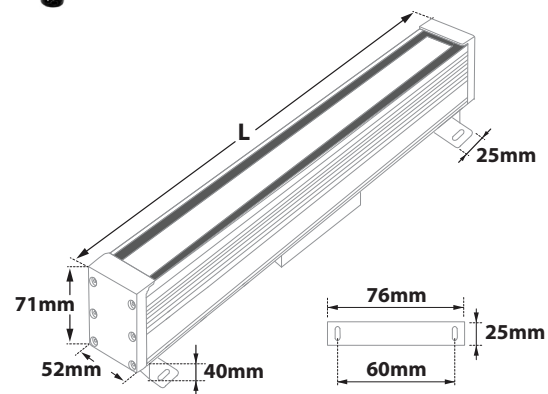

Κατάλληλο για συνεχή φωτισμό
Suitable for continuous lighting

Standard color 18

Available colors upon request 01 02

LED technology changes constantly forward, so before selecting / ordering the most suitable product for you, ask for a confirmation that this is the most updated product to our list.

■ warm 2700 Kelvin
■ warm white 3000 Kelvin
■ neutral white 4000 Kelvin