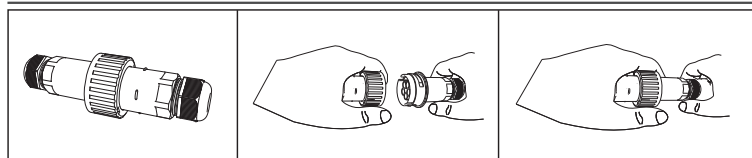

With pre-connected IP68 male and female fis for fast connection

Standard color 18

Available colors upon request 01 02

LED technology changes constantly forward, so before selecting / ordering the most suitable product for you, ask for a confirmation that this is the most updated product to our list.

■ warm 2700 Kelvin ■ warm white 3000 Kelvin ■ neutral white 4000 Kelvin