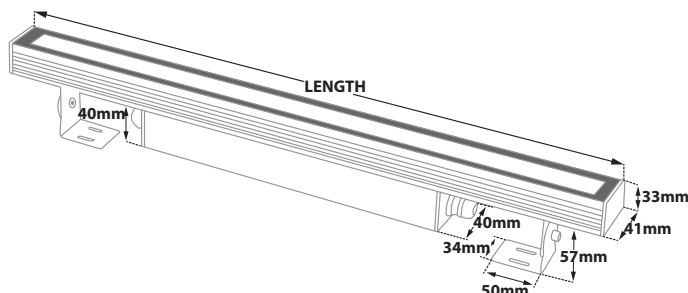

With pre-connected IP68 male and female fis for fast connection

Standard color 18

Available colors upon request 01 02

LED technology changes constantly forward, so before selecting / ordering the most suitable product for you, ask for a confirmation that this is the most updated product to our list.

■ warm 2700 Kelvin ■ warm white 3000 Kelvin ■ neutral white 4000 Kelvin