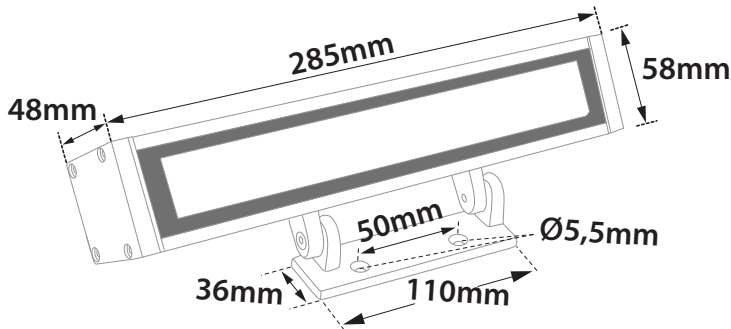

Technoline Slim 7 LLE

- Linear wall fixed led luminaire
- waterproof, suitable for exteriors use
- suitable for diffuse lighting effect
- with brackets at the two sides
- for capability of movement ±90°
- from extruded aluminum
- polyester powder coated
- suitable for resistance under harsh environment conditions
- with protective tempered opal glass 5 mm thick
- **90° beam angle**
- with silicon gaskets and inox screws
- with incorporated linear smd led modules
- adjusted on a high performance linear heatsink
- for best thermal management of led sources
- CRI>80| 3 SDCM as standard
- upon request available with CRI>90
- 3000-4000 Kelvin, as standard
- upon request available in 2700-3500-5000-6500 Kelvin
- works with built in led driver, on/off as standard
- upon request dimmable Phase cut/1-10v/Dali
- with 1 or 2 cable glands IP68
- for input and output of power supply cables
- offered with pre-fitted neoprene cable
- with male and female fis fast connection with IP68 protection

CRI>80 | Power & Luminous Flux

23914  8.2W | 220-240V | 3000 - 4000 KELVIN | 637 - 688 LUMEN  

23915  11.0 W | 220-240V | 3000 - 4000 KELVIN | 837 - 903 LUMEN  

 58x48mm  285mm GLASS  (5mm)  

With pre-connected IP68 male and female fis for fast connection