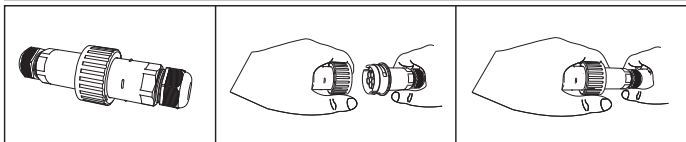

Technoline Slim 7 LLE

- Linear wall fixed led luminaire
- waterproof, suitable for exteriors use
- suitable for diffuse lighting effect
- with brackets at the two sides
- for capability of movement ±90°
- from extruded aluminum
- polyester powder coated
- suitable for resistance under harsh environment conditions
- with protective tempered opal glass 5 mm thick
- **90° beam angle**
- with silicon gaskets and inox screws
- with incorporated linear smd led modules
- adjusted on a high performance linear heatsink
- for best thermal management of led sources
- CRI>80| 3 SDCM as standard
- upon request available with CRI>90
- 3000-4000 Kelvin, as standard
- upon request available in 2700-3500-5000-6500 Kelvin
- works with built in led driver, on/off as standard
- upon request dimmable Phase cut/1-10v/Dali
- with 1 or 2 cable glands IP68
- for input and output of power supply cables
- offered with pre-fitted neoprene cable
- with male and female fis fast connection with IP68 protection

CRI>80 | Power & Luminous Flux

23914  8.2W | 220-240V | 3000 - 4000 KELVIN | 637 - 688 LUMEN  

23915  11.0 W | 220-240V | 3000 - 4000 KELVIN | 837 - 903 LUMEN  

 58x48mm  285mm GLASS  (5mm)  

With pre-connected IP68 male and female fis for fast connection