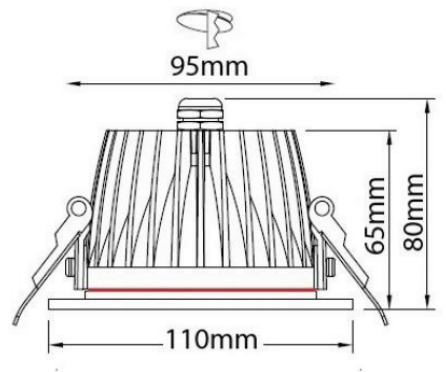

**CRI>80 | Power and Luminous flux**

Final lumen output depends on the selection of the angle beam

<b>38188</b>		<b>5.0W</b>   2700-3000-4000 KELVIN   <b>440-460-480 LUMEN</b>		
<b>38189</b>		<b>6.7W</b>   2700-3000-4000 KELVIN   <b>585-615-640 LUMEN</b>		
<b>38190</b>		<b>7.5W</b>   2700-3000-4000 KELVIN   <b>645-675-705 LUMEN</b>		
<b>38191</b>		<b>9.0W</b>   2700-3000-4000 KELVIN   <b>780-820-860 LUMEN</b>		

∅ 110mm    95mm    80mm   

- > Recessed waterproof led luminaire
- > with IP65 protection
- > for outdoors and indoors use
- > from die cast aluminum
- > polyester powder coated
- > fixed
- > with incorporated 1 Cob led source
- > adjusted on a high performance heatsink
- > for best thermal management of led source
- > with tempered glass transparent as standard
- > or mat/opal glass upon request
- > CRI>80 | 3 SDCM as standard
- > upon request available with CRI>90 & CRI 95+
- > upon request available with 2 SDCM
- > in 2700-3000-4000 Kelvin
- > upon request in 3500-5000-6500 Kelvin
- > with high performance reflector
- > available with 40°-60° beam angle
- > upon request with 15°-25° beam angle
- > works with remote led driver on/off as standard
- > or upon request dimmable phase cut/Dali/1-10volt
- > with IP68 cable gland
- > with sealed gaskets and inox screws
- > with male and female waterproof fis fast connection to led driver