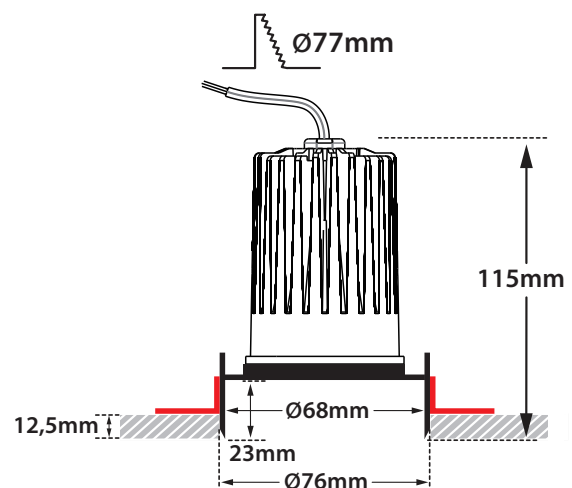

- Recessed led spotlight
- waterproof
- fixed
- from die cast aluminum
- polyester powder coated
- frameless/trimless
- with protective tempered glass
- suitable for darklight effect
- with incorporated 1 cob led source
- adjusted on a high performance heatsink
- for best thermal management of led source
- CRI>80 | 3 SDCM as standard
- upon request available with CRI>90
- in 2700-3000-4000 Kelvin
- upon request in 3500 Kelvin
- with high performance lens
- available with 18° - 24° - 36° - 50°
- works with remote led driver
- on/off as standard
- upon request dimmable phase cut/Dali/1-10volt

CRI>80 | Power and Luminous flux

Final lumen output depends on the selection of the angle beam

40476		5.0W	2700-3000-4000 KELVIN	440-460-480 LUMEN		
40477		6.7W	2700-3000-4000 KELVIN	585-615-640 LUMEN		
40478		7.5W	2700-3000-4000 KELVIN	645-675-705 LUMEN		
40479		9.0W	2700-3000-4000 KELVIN	780-820-860 LUMEN		

∅ 76mm

77mm

125mm

CE

Accessories upon request

Honey comb louvre

Smooth Filter

Elliptical Filter

Ρυθμιζόμενα πλαϊνά στηρίγματα για οροφές πάχους από 10mm έως 30mm

Adjustable side brackets for installation onto ceiling with thickness from 10mm up to 30mm

01 02 18

Βαμμένα με Πολυεστερική Ηλεκτροστατική Βαφή
Painted with Polyester Electrostatic Powder