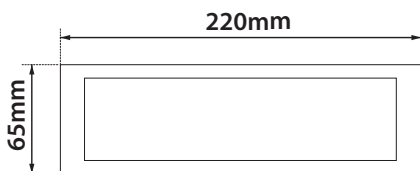

- Wall recessed led luminaire
- waterproof, suitable for exteriors use
- body and flange made from die cast aluminum
- for resistance under harsh environmental conditions
- polyester powder coated
- with protective tempered glass
- with incorporated power led smd
- CRI>80
- in 3000 Kelvin
- upon request in 2700-4000 Kelvin
- with built in led driver on/off standard
- upon request dimmable phase cut/1-10v/Dali
- with silicone gaskets and inox screws
- with wall base for wall installation
- suitable for lighting of gardens, walkways, corridors and stairs

CRI>80 | Power & Luminous Flux

37294 5.0W | 220-240v | 3000 KELVIN | 235 LUMEN

37295 10.0W | 220-240v | 3000 KELVIN | 470 LUMEN

65x220mm 58x216mm CE IP65

05 Standard

01 02 18 30 Κατόπιν Παραγγελίας Upon Request