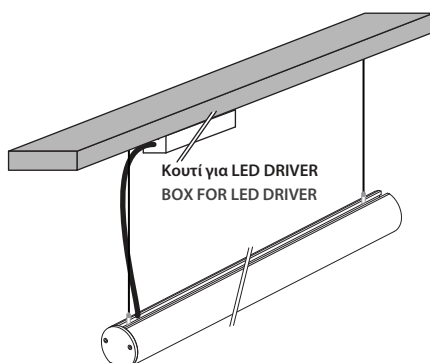

01 02 18

Διαθέσιμο και σε άλλα χρώματα κατόπιν παραγγελίας
Upon request available in different color finishes

*Η τεχνολογία των LED είναι σε διαρκή εξέλιξη οπότε πριν παραγγείλετε, παρακαλούμε επιβεβαιώστε ποιο LED είναι διαθέσιμο
LED technology changes constantly forward, so before selecting / ordering the most suitable product for you, ask for a confirmation that this is the most updated product to our list.

■ warm 2700 Kelvin ■ warm white 3000 Kelvin ■ neutral white 4000 Kelvin