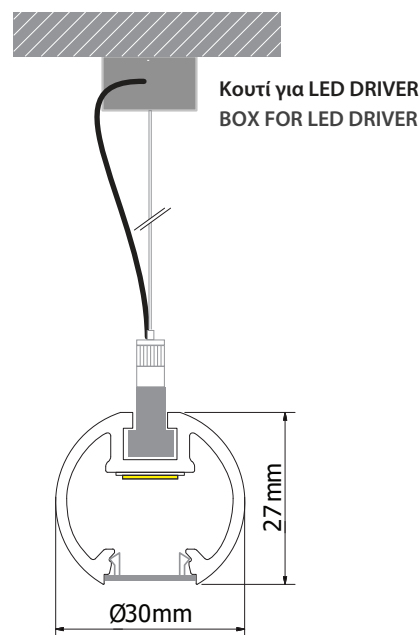

01 02 18

Διαθέσιμο και σε άλλα χρώματα κατόπιν παραγγελίας
Upon request available in different color finishes

*Η τεχνολογία των LED είναι σε διαρκή εξέλιξη οπότε πριν παραγγείλετε, παρακαλούμε επιβεβαιώστε ποιο LED είναι διαθέσιμο
LED technology changes constantly forward, so before selecting / ordering the most suitable product for you, ask for a confirmation that this is the most updated product to our list.

■ warm 2700 Kelvin ■ warm white 3000 Kelvin ■ neutral white 4000 Kelvin