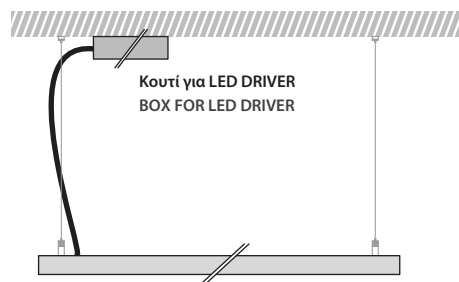

01 02 18

Διαθέσιμο και σε άλλα χρώματα κατόπιν παραγγελίας
Upon request available in different color finishes

*Η τεχνολογία των LED είναι σε διαρκή εξέλιξη οπότε πριν παραγγείλετε, παρακαλούμε επιβεβαιώστε ποιο LED είναι διαθέσιμο
LED technology changes constantly forward, so before selecting / ordering the most suitable product for you, ask for a confirmation that this is the most updated product to our list.

■ warm 2700 Kelvin ■ warm white 3000 Kelvin ■ neutral white 4000 Kelvin