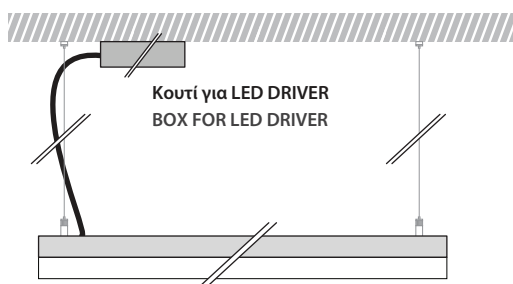

SUSPENSION KIT

Composed by 2-5 pcs (depending from the length of luminaire) of steel wire with length 1.20m standard length (upon request available in longer lengths) assembled to fitting with all necessary components for ceiling installation, with 1.50m long power supply cable 3x0.75mm transparent-white-black-grey (upon request available in longer lengths), connected to fitting, and 1 pcs of round die cast aluminum ceiling base, painted in same color with luminaire, with external diameter d=60mm and height=20mm.