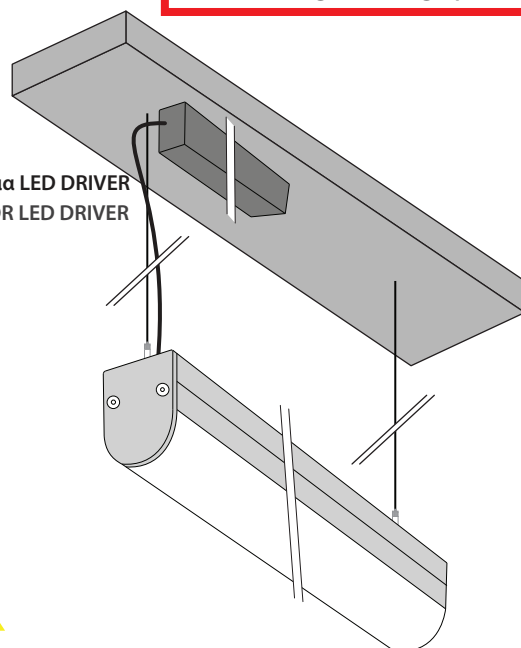

Κουτί για LED DRIVER
BOX FOR LED DRIVER

Κατόπιν παραγγελίας το φωτιστικό προσφέρεται 4,5m σε ενιαίο σώμα
Upon request luminaire is offered 4.5m long in one single piece