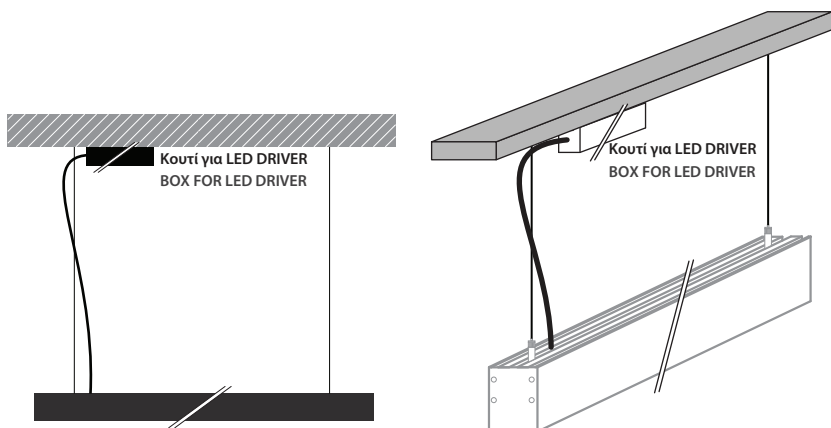

SUSPENSION KIT

Composed by 2-5 pcs (depending from the length of luminaire) of steel wire with length 1.20m standard length (upon request available in longer lengths) assembled to fitting with all necessary components for ceiling installation, with 1.50m long power supply cable 3x0.75mm transparent-white-black-grey (upon request available in longer lengths), connected to fitting, and 1 pcs of round die cast aluminum ceiling base, painted in same color with luminaire, with external diameter d=60mm and height=20mm.

Κατόπιν παραγγελίας το φωτιστικό προσφέρεται 4,5m σε ενιαίο σώμα

Upon request luminaire is offered 4.50m long in one single piece

Linear Led Module

01 02 18

Διαθέσιμο και σε άλλα χρώματα κατόπιν παραγγελίας
Upon request available in different color finishes