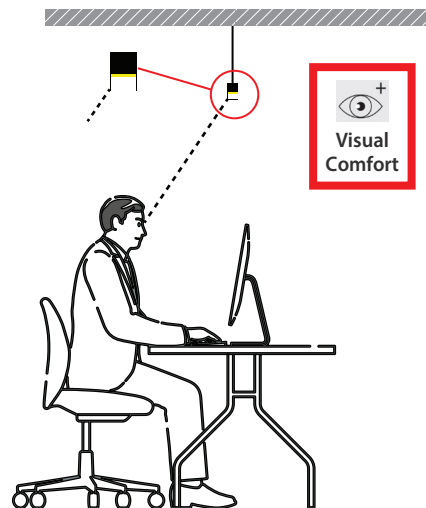

01 02 18

Διαθέσιμο και σε άλλα χρώματα κατόπιν παραγγελίας
Upon request available in different color finishes

Η τεχνολογία των LED είναι σε διαρκή εξέλιξη οπότε πριν παραγγείλετε, παρακαλούμε επιβεβαιώστε ποιο LED είναι διαθέσιμο
LED technology changes constantly forward, so before selecting / ordering the most suitable product for you, ask for a confirmation that this is the most updated product to our list.

■ warm 2700 Kelvin ■ warm white 3000 Kelvin ■ neutral white 4000 Kelvin