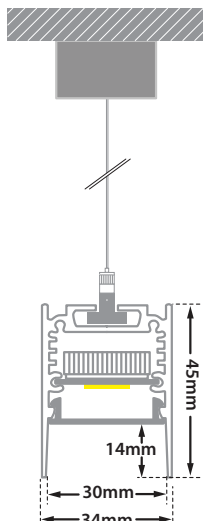

Slim Led Profile 12 BOX

- > Γραμμικό led φωτιστικό εξωτερικό
- > εσωτερικού χώρου
- > κρεμαστό με κιτ ανάρτησης*
- > από προφίλ αλουμινίου
- > με πολυκαρμπονικό κάλυμμα ματ οπάλ/σατινέ
- > με ενσωματωμένο Linear Led Modules
- > CRI>80 | 3 SDCM
- > τοποθετημένα βαθιά στο φωτιστικό
- > για μείωση της θάμβωσης
- > προσαρμοσμένα σε γραμμική ψήκτρα
- > για καλύτερη διαχείριση της θερμοκρασίας
- > σε θερμοκρασίας χρώματος 3000-4000 Kelvin
- > κατόπιν παραγγελίας και σε 2700-5000-6500 Kelvin
- > κατόπιν παραγγελίας και με CRI>90
- > λειτουργεί με LED driver on/off
- > τοποθετημένο σε χωριστό κουτί οροφής
- > κατόπιν παραγγελίας dimmable phase cut/Dali/1-10v
- > κατάλληλο για ομοιογενή φωτισμό χωρίς κενά

- > Linear Led luminaire
- > pendant with suspension kit*
- > for indoors use
- > from extruded aluminum powder coated
- > with polycarbonate satin opal mat cover
- > with incorporated Linear Led Modules
- > positioned deep inside the body for reduce of glare
- > adjusted on a linear cooling system
- > for best thermal management
- > CRI>80 | 3 SDCM as standard
- > upon request available with CRI>90
- > 3000-4000 Kelvin
- > upon request also available in 2700-5000-6500 Kelvin
- > works with LED driver on/off as standard
- > adjusted in a separate ceiling box
- > upon request dimmable phase cut/Dali/1-10v
- > seamless effect without shadows between modules

CRI>80 | Led source power & Average Luminous Flux

CODE	EXTERNAL DIMENSIONS			VERSION 1		VERSION 2	
	LENGTH mm	WIDTH mm	HEIGHT mm	LED SOURCE POWER WATT	AVERAGE LUMINOUS FLUX 3000K-4000K	LED SOURCE POWER WATT	AVERAGE LUMINOUS FLUX 3000K-4000K
39914	586	34	45	12	752	16.8	1040
39915	727	34	45	15	940	21	1300
39916	867	34	45	18	1128	25.2	1560
39917	1008	34	45	21	1316	29.4	1820
39918	1148	34	45	24	1504	33.6	2080
39919	1289	34	45	27	1692	37.8	2340
39920	1429	34	45	30	1880	42	2600
39921	1570	34	45	33	2068	46.2	2860
39922	1710	34	45	36	2256	50.4	3120
39923	1851	34	45	39	2444	54.6	3380
39924	1991	34	45	42	2632	58.8	3640
39925	2132	34	45	45	2820	63	3900
39926	2272	34	45	48	3008	67.2	4160
39927	2413	34	45	51	3196	71.4	4420
39928	2553	34	45	54	3384	75.6	4680
39929	2694	34	45	57	3572	79.8	4940
39930	2834	34	45	60	3760	84	5200
39931	2975	34	45	63	3948	88.2	5460
39932	3115	34	45	66	4136	92.4	5720
39933	3256	34	45	69	4324	96.6	5980
39934	3396	34	45	72	4512	100.8	6240
39935	3537	34	45	75	4700	105	6500
39936	3677	34	45	78	4888	109.2	6760
39937	3818	34	45	81	5076	113.4	7020
39938	3958	34	45	84	5264	117.6	7280

SUSPENSION KIT