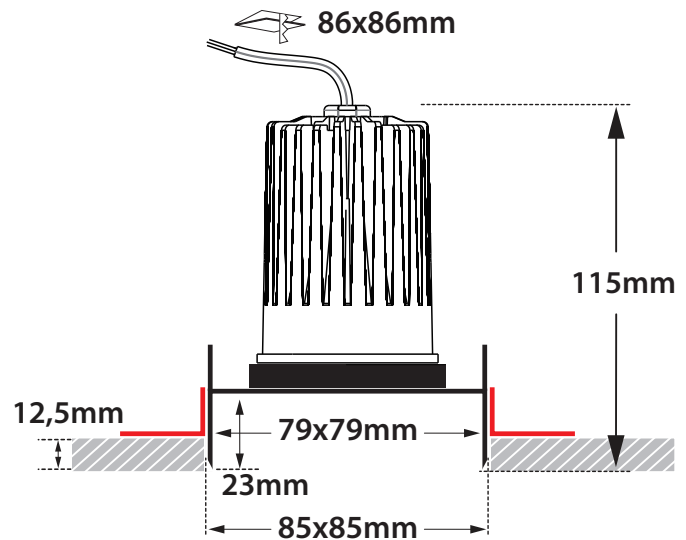

- Recessed led spotlight
- waterproof
- fixed
- from die cast aluminum
- polyester powder coated
- frameless/trimless
- with protective tempered glass
- suitable for darklight effect
- with incorporated 1 cob led source
- adjusted on a high performance heatsink
- for best thermal management of led source
- CRI>80 | 3 SDCM as standard
- upon request available with CRI>90
- in 2700-3000-4000 Kelvin
- upon request in 3500 Kelvin
- with high performance lens
- available with 18° - 24° - 36° - 50°
- works with remote led driver
- on/off as standard
- upon request dimmable phase cut/Dali/1-10volt

CRI>80 | Power and Luminous flux

Final lumen output depends on the selection of the angle beam

40480		5.0W		2700-3000-4000 KELVIN		440-460-480 LUMEN		
40481		6.7W		2700-3000-4000 KELVIN		585-615-640 LUMEN		
40482		7.5W		2700-3000-4000 KELVIN		645-675-705 LUMEN		
40483		9.0W		2700-3000-4000 KELVIN		780-820-860 LUMEN		

85x85mm 86x86mm 125mm

Accessories upon request

Honey comb  
louvre

Smooth  
Filter

Elliptical  
Filter

Ρυθμιζόμενα πλαϊνά στηρίγματα για οροφές πάχους από 10mm έως 30mm

Adjustable side brackets for installation onto ceiling with thickness from 10mm up to 30mm