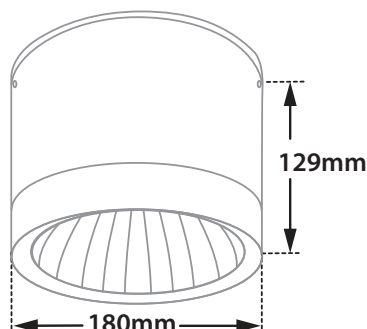

- Waterproof ceiling mounted led luminaire
- from die cast aluminum
- painted with electrostatic polyester powder
- with tempered glass, transparent
- with incorporated 1 COB LED
- positioned deep inside the luminaire for reduce of glare
- adjusted on a high performance heatsink
- for best thermal management of led source
- CRI>80 | 3 SDCM
- upon request with 2 SDCM
- upon request available with CRI>90
- in 2700-3000-4000 Kelvin
- upon request in 3500-5000-6500 Kelvin
- with high performance reflector
- available 40°-60° beam angle
- works with built in led driver
- on/off as standard
- or upon request available dimmable phase cut/Dali/1-10volt
- with silicon gaskets

CRI >80 | Power & Luminous Flux

Final lumen output depends on the selection of the angle beam

25896	14.0W	220-240v	2700-3000-4000 KELVIN	1218-1288-1358 LUMEN	⏚ ⚡ ⚠
25897	16.5W	220-240v	2700-3000-4000 KELVIN	1405-1510-1565 LUMEN	⏚ ⚡ ⚠
25898	18.0W	220-240v	2700-3000-4000 KELVIN	1548-1638-1728 LUMEN	⏚ ⚡ ⚠
25899	20.5W	220-240v	2700-3000-4000 KELVIN	1740-1855-1945 LUMEN	⏚ ⚡ ⚠
25900	24.5W	220-240v	2700-3000-4000 KELVIN	2080-2205-2325 LUMEN	⏚ ⚡ ⚠
25901	29.5W	220-240v	2700-3000-4000 KELVIN	2500-2640-2800 LUMEN	⏚ ⚡ ⚠
25902	33.0W	220-240v	2700-3000-4000 KELVIN	2800-2954-3119 LUMEN	⏚ ⚡ ⚠

∅ 180mm

↕ 129mm

CE

Accessories upon request

01 02 05 18

Βαμμένα με Πολυεστερική Ηλεκτροστατική Βαφή
Painted with Polyester Electrostatic Powder

*Η τεχνολογία των LED είναι σε διαρκή εξέλιξη οπότε πριν παραγγείλετε, παρακαλούμε επιβεβαιώστε ποιο LED είναι διαθέσιμο
LED technology changes constantly forward, so before selecting / ordering the most suitable product for you,
ask for a confirmation that this is the most updated product to our list.