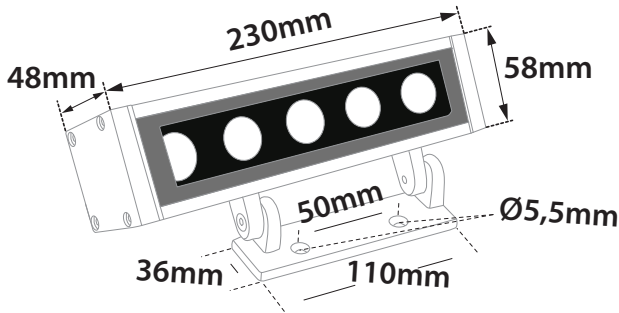

## Technoline Slim 5

- Linear led lighting fitting
- wall fixed mounted
- waterproof suitable for exteriors use
- from extruded aluminum polyester powder coated
- suitable for resistance in external spaces
- with incorporated High Power Led Smd technology
- CRI>80 | 3 SDCM | as standard
- upon request available with CRI>90
- adjusted on a linear cooling system for best thermal management
- in 3000-4000 Kelvin
- upon request also available in 2700-3500-5000-6500K
- with symmetric lenses 10°-15°-25°-35°-45°-60°\*
- or elliptical beam lenses 15°x35° , 20x60°\*
- or wall washing lenses
- works with built in led driver, on/off as standard
- upon request available with dimmable led driver
- phase cut/Dali/1-10volt
- with 1 cable gland IP68
- with brackets at the two sides for capability of movement
- with silicon gaskets and inox screws

**i** \* due to wide variety of available and suitable lenses for above luminaire, the included angle beams are indicative and can be considered as the most used. Upon request the beam angle of the lenses can be adjusted accordingly to your needs.

58x48mm    230mm    GLASS (5mm)    CE    IP65