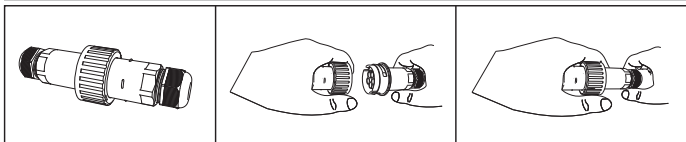

With pre-connected IP68 male and female fis for fast connection

Καρφωτά στηρίγματα εδάφους διαθέσιμα κατόπιν παραγγελίας

Ground spikes available upon request

	Καρφι PVC PVC spike 5083
	Καρφι αλουμίνιο Die cast aluminum spike 5019
	Καρφι inox Inox ground spike 5018

01 02 05 18

Βαμμένα με Πολυεστερική Ηλεκτροστατική Βαφή
Painted with Polyester Electrostatic Powder

i *Η τεχνολογία των LED είναι σε διαρκή εξέλιξη οπότε πριν παραγγείλετε, παρακαλούμε επιβεβαιώστε ποιο LED είναι διαθέσιμο LED technology changes constantly forward, so before selecting / ordering the most suitable product for you, ask for a confirmation that this is the most updated product to our list.

warm 2700 Kelvin   warm white 3000 Kelvin   neutral white 4000 Kelvin