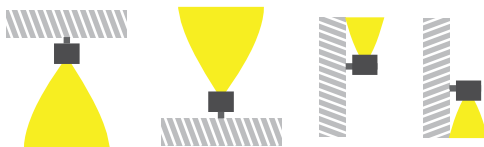

With pre-connected IP68 male and female fis for fast connection

Καρφωτά στηρίγματα εδάφους διαθέσιμα κατόπιν παραγγελίας

Ground spikes available upon request

	Καρφι PVC PVC spike 5083
	Καρφι αλουμίνιο Die cast aluminum spike 5019
	Καρφι inox Inox ground spike 5018

01 02 05 18

Βαμμένα με Πολυεστερική Ηλεκτροστατική Βαφή
Painted with Polyester Electrostatic Powder

i *Η τεχνολογία των LED είναι σε διαρκή εξέλιξη οπότε πριν παραγγείλετε, παρακαλούμε επιβεβαιώστε ποιο LED είναι διαθέσιμο LED technology changes constantly forward, so before selecting / ordering the most suitable product for you, ask for a confirmation that this is the most updated product to our list.

warm 2700 Kelvin   warm white 3000 Kelvin   neutral white 4000 Kelvin