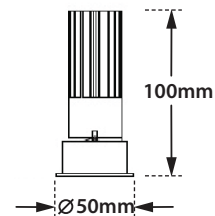

Accessories upon request

- Σποτ χωνευτό οροφής
- με μικρό εξωτερικό πλαίσιο
- εσωτερικού χώρου
- χυτοπρεσσαριστό αλουμινίου
- κινητό οριζοντίως $\pm 355^\circ$ και καθέτως $\pm 25^\circ$
- με μικρό άνοιγμα σε μαύρο χρώμα
- ή σε άλλα χρώμα κατόπιν παραγγελίας
- με ενσωματωμένο 1 Cob Led ισχύος
- τοποθετημένο βαθιά για μείωση της θάμβωσης
- κατάλληλο για darklight φωτισμό
- ενσωματωμένο σε ψήκτρα υψηλής απόδοσης
- για την καλύτερη διαχείριση θερμότητας του led
- CRI>80 | 3 SDCM
- κατόπιν παραγγελίας με CRI>90 & CRI>95+
- κατόπιν παραγγελίας με 2 SDCM
- σε θερμοκρασία χρώματος 2700-3000-4000 Kelvin
- κατόπιν παραγγελίας και σε 3500-5000-6500 Kelvin
- με φακό υψηλής απόδοσης
- με δέσμη $15^\circ-25^\circ-40^\circ$
- λειτουργεί με συνοδευτικό led driver, On/off
- ή κατόπιν παραγγελίας dimmable
- phase cut / Dali / 1-10volt

- Recessed ceiling led spotlight
- for indoors use
- with small external trim
- from die cast aluminum
- movable horizontally $\pm 355^\circ$ and vertically $\pm 25^\circ$
- with small aperture in black color
- or in other finishes upon request
- with incorporated 1 Cob Led source
- positioned deep inside the luminaire
- for reduce of glare
- suitable for darklight effect
- adjusted on a high performance heatsink
- for best thermal management of led source
- CRI>80 | 3 SDCM as standard
- upon request available with CRI>90 & CRI>95+
- upon request available with 2 SDCM
- in 2700-3000-4000 Kelvin
- upon request in 3500-5000-6500 Kelvin
- with high performance lens
- available with $15^\circ-25^\circ-40^\circ$ beam angle
- works with remote led driver
- on/off, dimmable phase cut / Dali / 1-10volt

01 02 18

Βαμμένα με Ηλεκτροστατική Βαφή
Painted with Electrostatic Powder

*Η τεχνολογία των LED είναι σε διαρκή εξέλιξη οπότε πριν παραγγείλετε, παρακαλούμε επιβεβαιώστε ποιο LED είναι διαθέσιμο
LED technology changes constantly forward, so before selecting / ordering the most suitable product for you,
ask for a confirmation that this is the most updated product to our list.

— warm 2700 Kelvin — warm white 3000 Kelvin — neutral white 4000 Kelvin