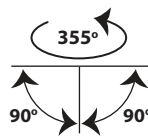

∅ 85mm

↕ 168mm

CE IP20

### Accessories upon request

Smooth light filter 1

Smooth light filter 2

Honey comb louvre

Κινητό οριζοντίως ±355°  
και καθέτως ±90°  
Movable horizontally ±355°  
and vertically ±90°