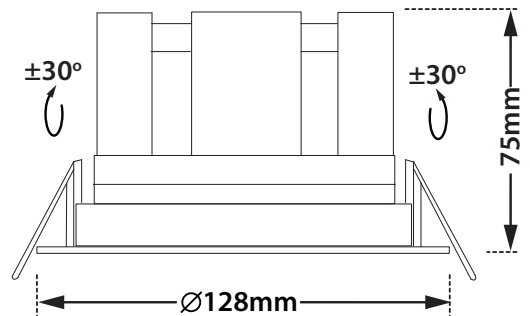

∅ 128mm

120mm

↕ 75mm

CE IP65

Movable

30° 30°  
Κινητό ±30° οριζοντίως  
ή ±30° καθέτως  
Movable ±30° horizontally  
or ±30° vertically

∅ 120mm