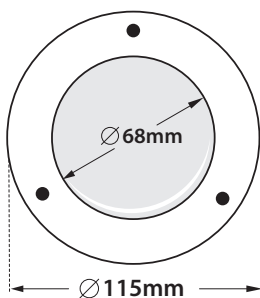

CRI>80 | Power and luminous flux

9511		HALOPIN G9 25W 230 -240V	
		HALOPIN G9 LED 5-7W 230 -240V	
9512		HALOGEN 12V 20W G4	

 115mm
  110mm
  80mm
 GLASS  (4mm)
 CE  IP65

INOX
OUTDOOR
HEAVY DUTY

LIGHTING LUMINAIRES
FOR HARD ENVIRONMENTAL CONDITIONS