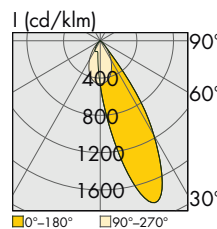

***Asymmetric