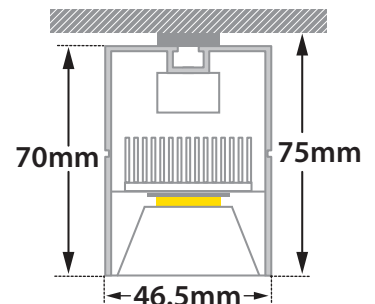

01 02 18

Βαμμένα με Ηλεκτροστατική Βαφή
Painted with Electrostatic Powder

*Η τεχνολογία των LED είναι σε διαρκή εξέλιξη οπότε πριν παραγγείλετε, παρακαλούμε επιβεβαιώστε ποιο LED είναι διαθέσιμο
LED technology changes constantly forward, so before selecting / ordering the most suitable product for you,
ask for a confirmation that this is the most updated product to our list.

■ warm 2700 Kelvin ■ warm white 3000 Kelvin ■ neutral white 4000 Kelvin