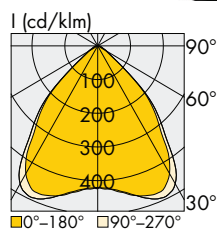

Line 46 DARKLINE 4 OUT

1. Γραμμικό LED φωτιστικό εξωτερικό
   - εσωτερικού χώρου
   - κατάλληλο για τοποθέτηση σε οροφή
   - ή κρεμαστό με kit ανάρτησης*
   - από προφίλ αλουμινίου
   - με ενσωματωμένα High Power Led τεχνολογίας Smd
   - τοποθετημένα σε γραμμική ψήκτρα
   - για καλύτερη διαχείριση της θερμοκρασίας
   - τοποθετημένα σε ειδικό οπτικό, σε μαύρο χρώμα
   - για μείωση της θάμβωσης
   - με εσωτερικό φακό 90°*
   - κατόπιν παραγγελίας σε 65°** και σε ασύμμετρη δέση***
   - σε θερμοκρασία χρώματος 3000K - 4000K
   - κατόπιν παραγγελίας διατίθεται και σε 5000K-6500K
   - CRI>80 | 3SDCM
   - κατόπιν παραγγελίας σε CRI>90
   - λειτουργεί με ενσωματωμένο LED driver on/off
   - κατόπιν παραγγελίας dimmable phase cut/Dali/1-10v
2. Linear led luminaire
   - surface mounted or suspended with suspension kit*
   - for indoors use
   - from extruded aluminum powder coated
   - with incorporated High Power Led Smd technology
   - adjusted on a linear cooling system
   - for best heat management
   - adjusted inside a special black anti-glare optical screen
   - suitable for darklight effect
   - with internal symmetric lens 90°*
   - upon request with angle beam of 65°** or asymmetric***
   - in 3000K or 4000K
   - upon request with 5000K-6500K
   - CRI>80 | 3SDCM as standard
   - upon request with CRI>90
   - works with built in led driver on/off as standard
   - upon request dimmable phase cut/Dali/1-10v

PHOTOMETRIC DATA | CRI> 80 | BEAM ANGLE 90°

CODE	EXTERNAL DIMENSIONS LENGTH (mm)	POWER WATT	VERSION 1		VERSION 2		VERSION 3			
			LUMINOUS FLUX 3000K	LUMINOUS FLUX 4000K	POWER WATT	LUMINOUS FLUX 3000K	LUMINOUS FLUX 4000K	POWER WATT	LUMINOUS FLUX 3000K	LUMINOUS FLUX 4000K
41048	171	4.5	565	595	6.6	795	840	9.6	1090	1155

PHOTOMETRIC DATA FOR BEAM ANGLE 65° + 1.012% | ASYMMETRIC ANGLE -0.14%

SUSPENSION KIT