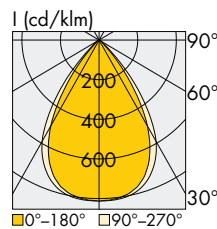

**Medium 65°