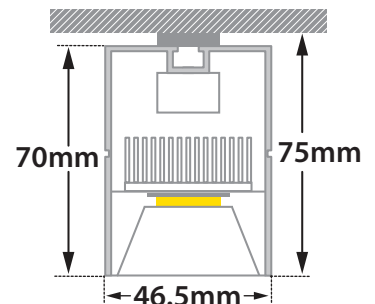

01 02 18

Βαμμένα με Ηλεκτροστατική Βαφή
Painted with Electrostatic Powder

*Η τεχνολογία των LED είναι σε διαρκή εξέλιξη οπότε πριν παραγγείλετε, παρακαλούμε επιβεβαιώστε ποιο LED είναι διαθέσιμο LED technology changes constantly forward, so before selecting / ordering the most suitable product for you, ask for a confirmation that this is the most updated product to our list.

■ warm 2700 Kelvin ■ warm white 3000 Kelvin ■ neutral white 4000 Kelvin