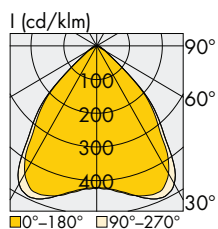

PHOTOMETRIC DATA | CRI> 80 | BEAM ANGLE 90°

CODE	EXTERNAL DIMENSIONS LENGTH (mm)	POWER WATT	VERSION 1		VERSION 2		VERSION 3			
			LUMINOUS FLUX 3000K	LUMINOUS FLUX 4000K	POWER WATT	LUMINOUS FLUX 3000K	LUMINOUS FLUX 4000K	POWER WATT	LUMINOUS FLUX 3000K	LUMINOUS FLUX 4000K
41049	330	8.9	1130	1190	13.1	1590	1680	19.2	2180	2310

PHOTOMETRIC DATA FOR BEAM ANGLE 65° + 1.012% | ASYMMETRIC ANGLE -0.14%

SUSPENSION KIT

Composed by 2-5 pcs (depending from the length of luminaire) of steel wire with length 1.20m standard length (upon request available in longer lengths) assembled to fitting with all necessary components for ceiling installation, with 1.50m long power supply cable 3x0.75mm transparent-white-black-grey (upon request available in longer lengths), connected to fitting, and 1 pcs of round die cast aluminum ceiling base, painted in same color with luminaire, with external diameter d=60mm and height=15mm.