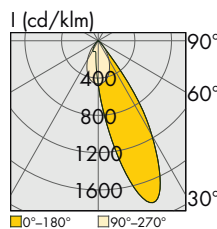

***Asymmetric