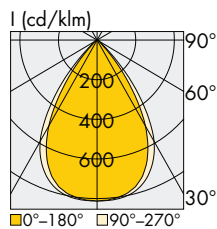

**Medium 65°