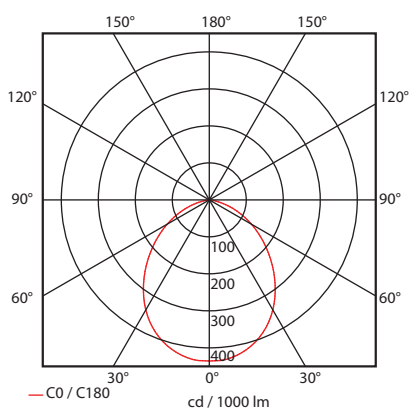

CRI 80 | Led source power & Average Luminarie Flux

Indicative Flux list | Final lumen output depends from the selection of the angle beam

37328 **2.6W | 24V DC | 3000 KELVIN | 36 LUMEN**

76x76mm **68x68mm** **50mm**