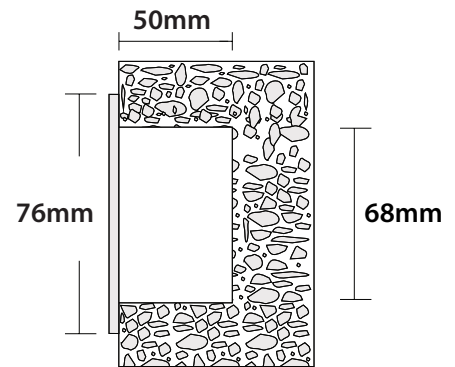

- Wall recessed waterproof fitting
- with IP65 protection
- suitable for outdoors and indoors use
- body and flange made from die cast aluminum
- painted with polyester powder
- for high anti-corrosion resistance
- with tempered glass transparent
- with 8mm thickness
- upon request available with mat/opal glass
- with silicon gaskets and inox screws
- with rubber cable gland IP67
- with incorporated power led SMD
- adjusted on a high performance heatsink
- for best thermal management
- CRI>80 | 3 SDCM as standard
- upon request available with CRI>90
- in 2700-3000-4000 Kelvin
- upon request in 3500-5000-6500 Kelvin
- available with 95.4° angle beam
- works with external/remote led driver
- of constant current type
- suitable for in series connection
- on/off, dimmable phase cut/Dali/1-10volt
- with aluminum ground base for wall installation
- polyester powder coated

CRI 80 | Led source power & Average Luminarie Flux

Indicative Flux list | Final lumen output depends from the selection of the angle beam

37325 1.2W | 350ma | 2700-3000-4000 KELVIN | 28-30-32 LUMEN

37326 1.8W | 500ma | 2700-3000-4000 KELVIN | 40-42-44 LUMEN

37327 2.4W | 700ma | 2700-3000-4000 KELVIN | 52-54-56 LUMEN

76x76mm 68x68mm 50mm CE IP65

Διαθέσιμο και με στεφάνι inox

Available with inox frame

31 Inox Stainless Steel