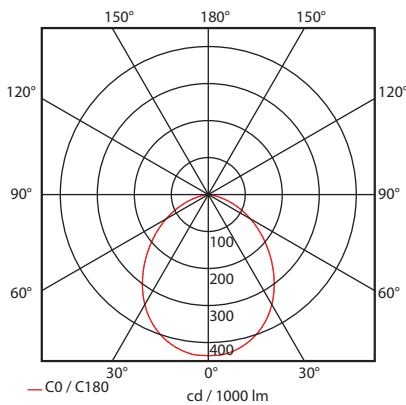

CRI 80 | Led source power & Average Luminarie Flux

Indicative Flux list | Final lumen output depends from the selection of the angle beam

37325 1.2W | 350ma | 2700-3000-4000 KELVIN | 28-30-32 LUMEN

37326 1.8W | 500ma | 2700-3000-4000 KELVIN | 40-42-44 LUMEN

37327 2.4W | 700ma | 2700-3000-4000 KELVIN | 52-54-56 LUMEN

76x76mm 68x68mm 50mm CE IP65

Διαθέσιμο και με στεφάνι inox

Available with inox frame

31 Inox Stainless Steel