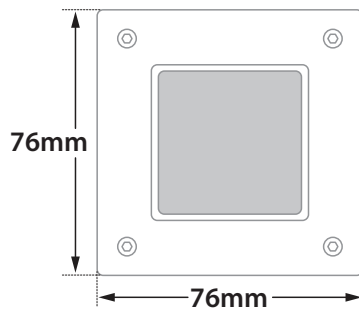

- Wall recessed waterproof fitting
- with IP65 protection
- suitable for outdoors and indoors use
- body and flange made from die cast aluminum
- painted with polyester powder
- for high anti-corrosion resistance
- with tempered glass transparent
- with 8mm thickness
- upon request available with mat/opal glass
- with silicon gaskets and inox screws
- with rubber cable gland IP67
- with incorporated power led SMD
- adjusted on a high performance heatsink
- for best thermal management
- CRI>80 | 3 SDCM as standard
- upon request available with CRI>90
- in 2700-3000-4000 Kelvin
- upon request in 3500-5000-6500 Kelvin
- available with 95.4° angle beam
- works with external/remote led driver
- of constant current type
- suitable for in series connection
- on/off, dimmable phase cut/Dali/1-10volt
- with aluminum ground base for wall installation
- polyester powder coated

CRI 80 | Led source power & Average Luminarie Flux

Indicative Flux list | Final lumen output depends from the selection of the angle beam

37325 1.2W | 350ma | 2700-3000-4000 KELVIN | 28-30-32 LUMEN

37326 1.8W | 500ma | 2700-3000-4000 KELVIN | 40-42-44 LUMEN

37327 2.4W | 700ma | 2700-3000-4000 KELVIN | 52-54-56 LUMEN

76x76mm 68x68mm 50mm CE IP65

Διαθέσιμο και με στεφάνι inox

Available with inox frame

31 Inox Stainless Steel