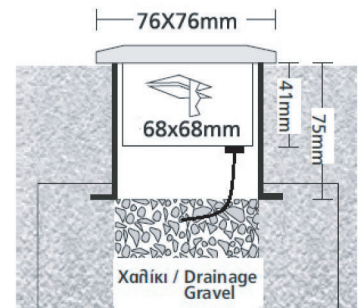

- Ground buried waterproof fitting
- with IP67 protection
- suitable for outdoors and indoors use
- body and flange made from die cast aluminum
- painted with polyester powder
- for high anti-corrosion resistance
- with tempered glass transparent
- with 8mm thickness
- upon request available with mat/opal glass
- with silicon gaskets and inox screws
- with cable gland IP68
- with incorporated power led SMD
- adjusted on a high performance heatsink
- for best thermal management
- CRI>80 | 3 SDCM as standard
- upon request available with CRI>90
- in 2700-3000-4000 Kelvin
- upon request in 3500-5000-6500 Kelvin
- available with 95.4° angle beam
- works with external/remote led driver
- of constant current type
- suitable for in series connection
- on/off, dimmable phase cut/Dali/1-10volt
- with aluminum ground base for ground installation
- polyester powder coated

CRI 80 | Led source power & Average Luminarie Flux

Indicative Flux list | Final lumen output depends from the selection of the angle beam

30662 1.2W | 350ma | 2700-3000-4000 KELVIN | 28-30-32 LUMEN

30663 1.8W | 500ma | 2700-3000-4000 KELVIN | 40-42-44 LUMEN

30664 2.4W | 700ma | 2700-3000-4000 KELVIN | 52-54-56 LUMEN

76x76mm

68x68mm

75mm

ΒΑΣΗ ΕΔΑΦΟΥΣ
ΧΥΤΗ ΑΛΟΥΜΙΝΙΟΥ
ΚΩΔ. 5278

BASE FOR THE GROUND
FROM DIE CAST
ALUMINUM CODE. 5278

Διαθέσιμο και με στεφάνι inox

Available with inox frame