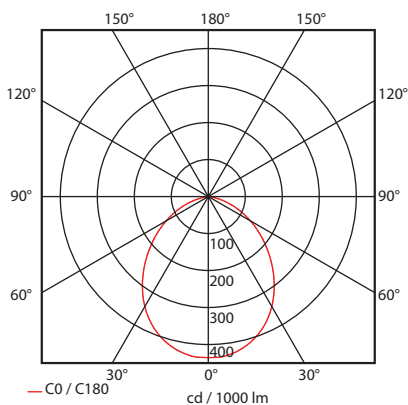

CRI 80 | Led source power & Average Luminarie Flux

Indicative Flux list | Final lumen output depends from the selection of the angle beam

30662 1.2W | 350ma | 2700-3000-4000 KELVIN | 28-30-32 LUMEN

30663 1.8W | 500ma | 2700-3000-4000 KELVIN | 40-42-44 LUMEN

30664 2.4W | 700ma | 2700-3000-4000 KELVIN | 52-54-56 LUMEN

76x76mm

68x68mm

75mm

ΒΑΣΗ ΕΔΑΦΟΥΣ
ΧΥΤΗ ΑΛΟΥΜΙΝΙΟΥ
ΚΩΔ. 5278

BASE FOR THE GROUND
FROM DIE CAST
ALUMINUM CODE. 5278

Διαθέσιμο και με στεφάνι inox

Available with inox frame