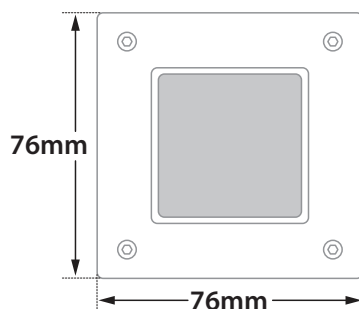

CRI 80 | Led source power & Average Luminarie Flux

Indicative Flux list | Final lumen output depends from the selection of the angle beam

30662 1.2W | 350ma | 2700-3000-4000 KELVIN | 28-30-32 LUMEN

30663 1.8W | 500ma | 2700-3000-4000 KELVIN | 40-42-44 LUMEN

30664 2.4W | 700ma | 2700-3000-4000 KELVIN | 52-54-56 LUMEN

76x76mm

68x68mm

75mm

ΒΑΣΗ ΕΔΑΦΟΥΣ
ΧΥΤΗ ΑΛΟΥΜΙΝΙΟΥ
ΚΩΔ. 5278

BASE FOR THE GROUND
FROM DIE CAST
ALUMINUM CODE. 5278

Διαθέσιμο και με στεφάνι inox

Available with inox frame